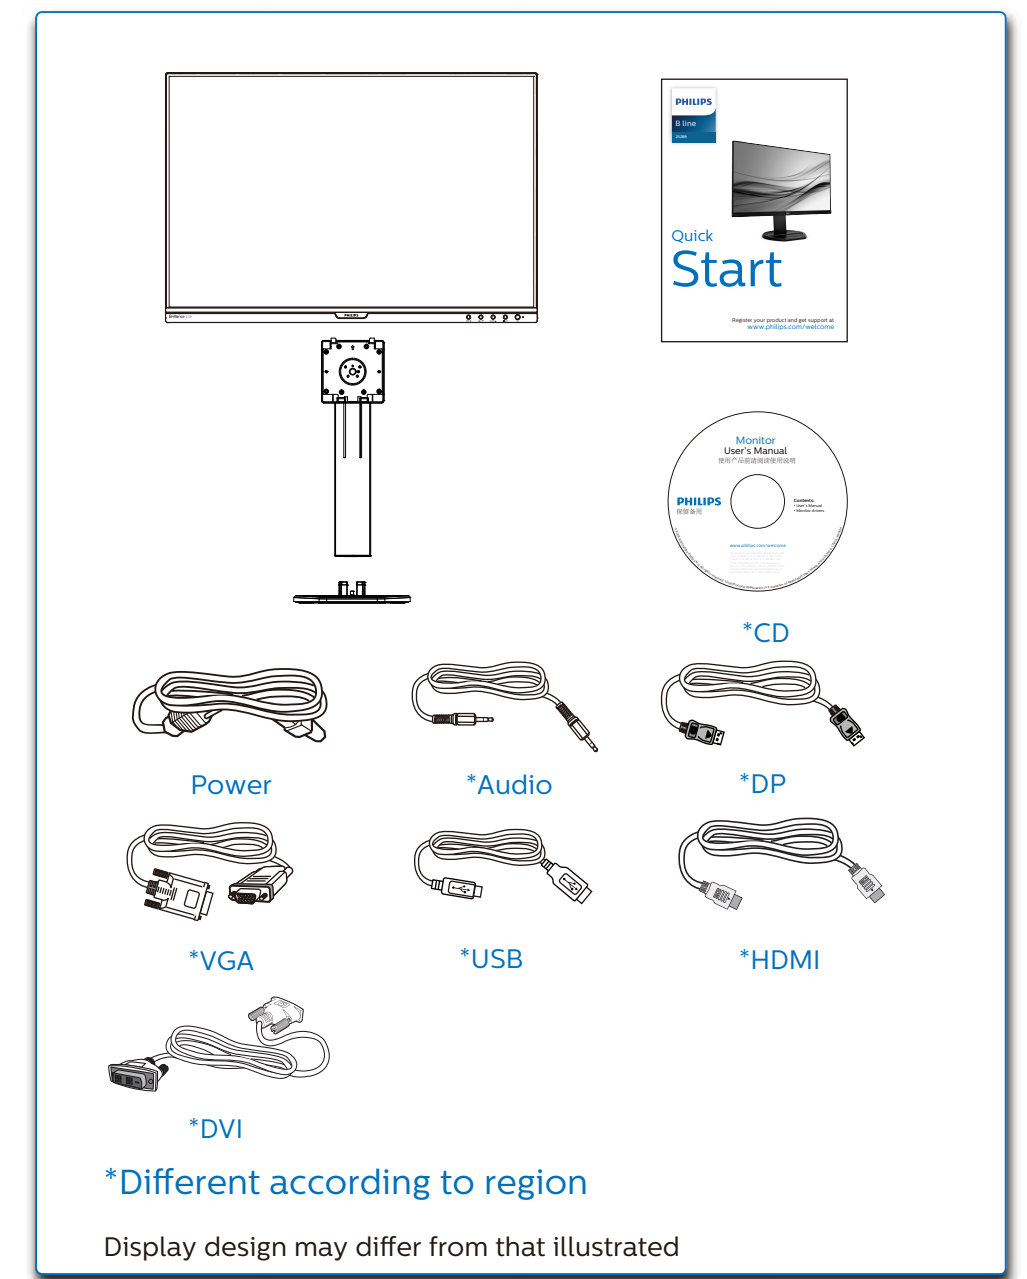

F41G25M1813-6A----

**PHILIPS**

B line

252B9

Quick Start

Register your product and get support at [www.philips.com/welcome](http://www.philips.com/welcome)

\*Different according to region

Display design may differ from that illustrated