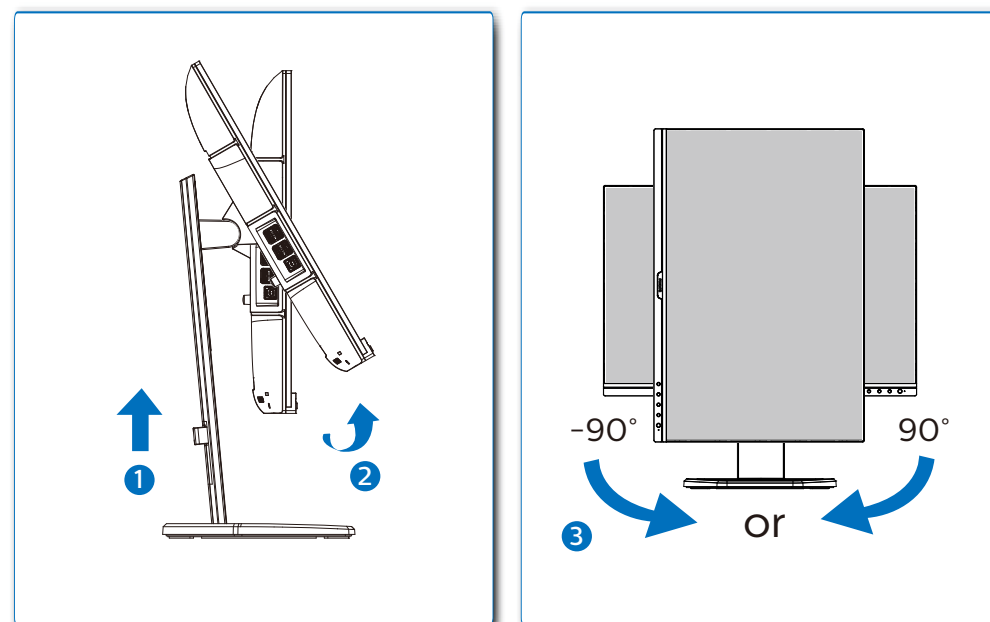

GRAPHIC DEVELOPMENT MMD	
Product name	_241B7QGJEB
Project name	
Project no.	
Finishing	Folded sheet
Scale	1:1
Size Spreads	594 (W) x 210 (H) mm
Size	148.5 (W) x 210 (H) mm
Operator(s)	
Date amended	
VERSION No.	
APPROVAL	
QC Lithographer	
Product Manager	
Date Check	
ARTWORK DOCUMENT	
Paper	80gsm White, woodfree coated
Numbers of colours	2Cx2C
Spotcolor	
Aftertreatment	
☐ Cropping	
☐ Coating	
☐ Varnishing	
☐ Embossing	
☐ Cutterguide	
☐ Die-cut	
☐ Binding	
☐ Glue	

4