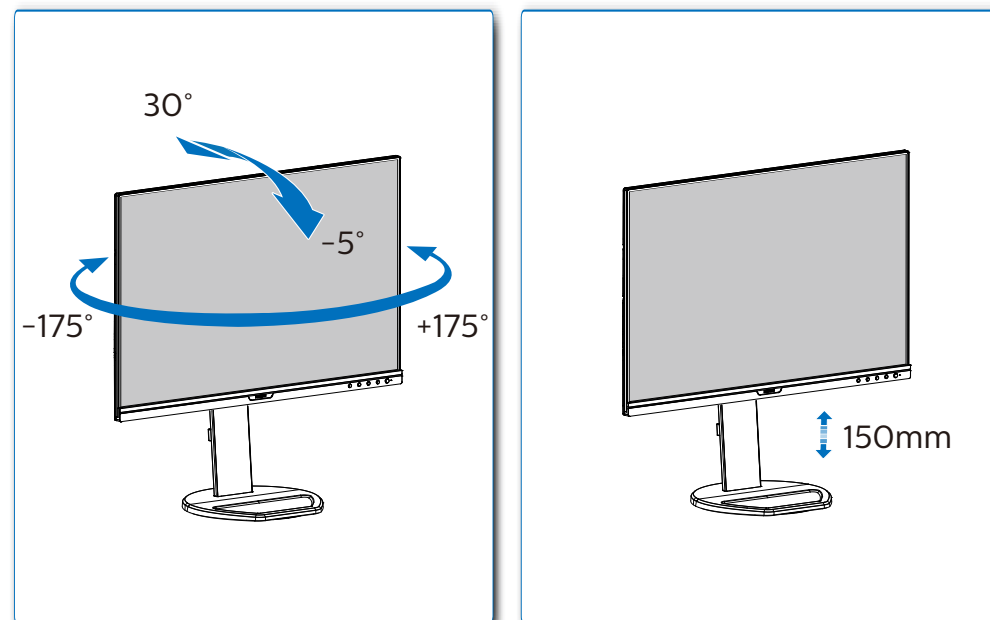

GRAPHIC DEVELOPMENT MMD	
Product name	_241B7QGJEB
Project name	
Project no.	
Finishing	Folded sheet
Scale	1:1
Size Spreads	594 (W) x 210 (H) mm
Size	148.5 (W) x 210 (H) mm
Operator(s)	
Date amended	
VERSION No.	
APPROVAL	
QC Lithographer	
Product Manager	
Date Check	
ARTWORK DOCUMENT	
Paper	80gsm White, woodfree coated
Numbers of colours	2Cx2C
Spotcolor	
Aftertreatment	
☐ Cropping	
☐ Coating	
☐ Varnishing	
☐ Embossing	
☐ Cutterguide	
☐ Die-cut	
☐ Binding	
☐ Glue	

4