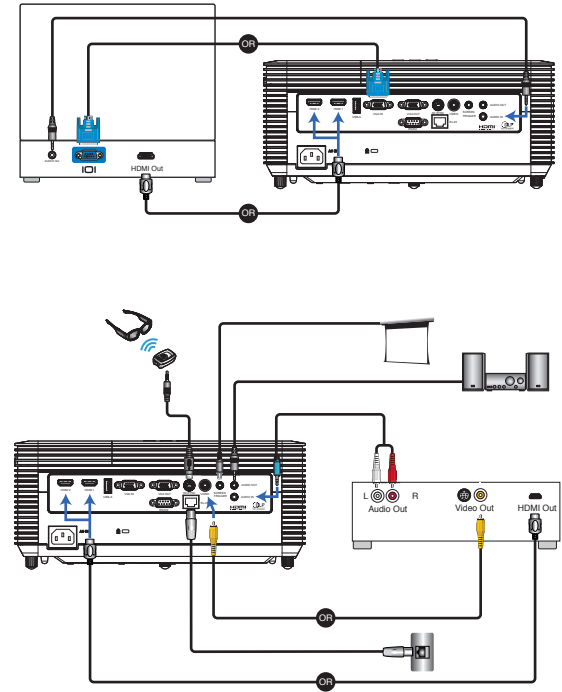

www.infocus.com/support

InFocus
The New Way to Collaborate