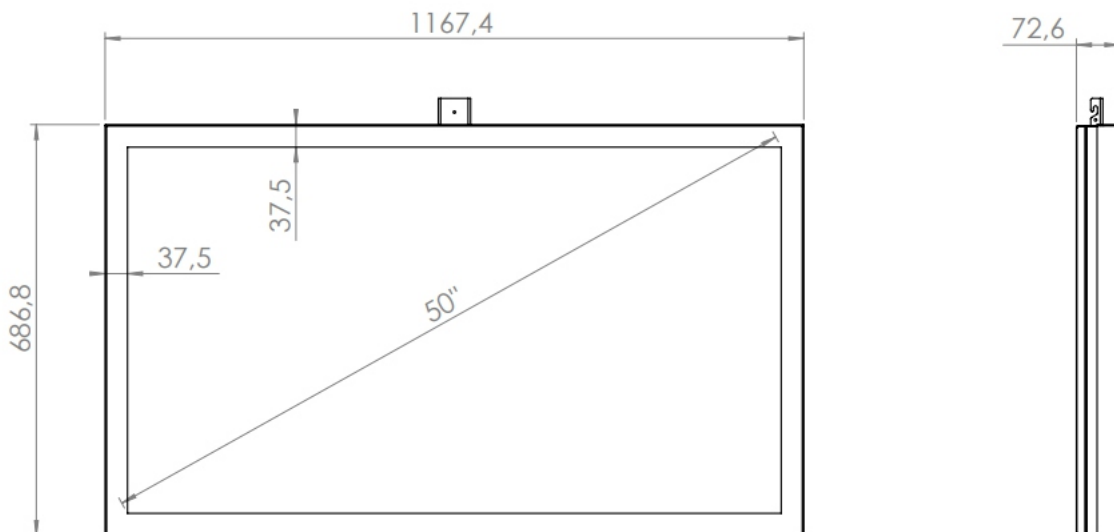

Ceiling casing

Light up your store window. Our ceiling casing is designed for information and advertising in store windows and public spaces. With chamfered edges and a clean backside will fit in to various environments . No visible cables and easy to install. Create your own style with different colors of powder coating.

TECHNICAL DRAWING

SPECIFICATION

Features

- No visible cables
- Covered from side and back
- Cable outlets on top
- Optimized air ventilation for landscape mode
- Chambered edges

Mounting option

- Ceiling mount
- Wire