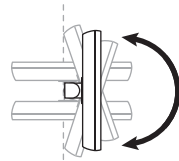

### Double Pivot with P/L

### Keyboard/Laptop Pivot

**100 Series  
(Fixed Height)**

Note: Actual range of motion depends on mounting surface and size of monitor.

LCD tilts up to 180° forward/back

LCD rotates up to 360° portrait/landscape