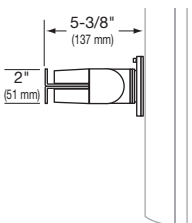

### Keyboard/Laptop Pivot

**100 Series  
(Fixed Height)**

Note: Actual range of motion depends on mounting surface and size of monitor.

LCD tilts up to 180° forward/back

LCD rotates up to 360° portrait/landscape