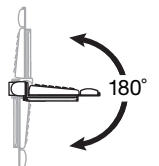

### Keyboard/Laptop Pivot

**100 Series  
(Fixed Height)**

Note: Actual range of motion depends on mounting surface and size of monitor.

LCD tilts up to 180° forward/back

LCD rotates up to 360° portrait/landscape

LCD pans up to 180° right/left

Keyboard tilts up to 180° forward/back