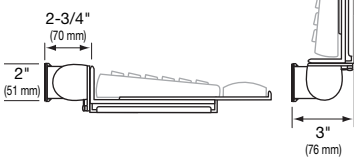

### Keyboard/Laptop Pivot

**100 Series  
(Fixed Height)**

Note: Actual range of motion depends on mounting surface and size of monitor.

LCD tilts up to 180° forward/back

LCD rotates up to 360° portrait/landscape