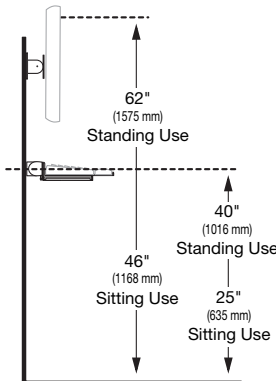

### Keyboard/Laptop Pivot

**100 Series  
(Fixed Height)**

Note: Actual range of motion depends on mounting surface and size of monitor.

LCD tilts up to 180° forward/back

LCD rotates up to 360° portrait/landscape

LCD pans up to 180° right/left

Keyboard tilts up to 180° forward/back

### Single Pivot w/ P/L Interface

### Double Pivot w/ P/L Interface