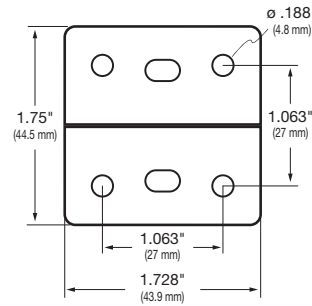

### Keyboard/Laptop Pivot

**100 Series  
(Fixed Height)**

Note: Actual range of motion depends on mounting surface and size of monitor.

LCD tilts up to 180° forward/back

LCD rotates up to 360° portrait/landscape

LCD pans up to 180° right/left

Keyboard tilts up to 180° forward/back

### Single Pivot w/ P/L Interface

### Double Pivot w/ P/L Interface