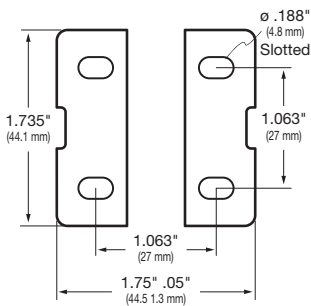

### Keyboard/Laptop Pivot

**100 Series  
(Fixed Height)**

Note: Actual range of motion depends on mounting surface and size of monitor.

LCD tilts up to 180° forward/back

LCD rotates up to 360° portrait/landscape

LCD pans up to 180° right/left

Keyboard tilts up to 180° forward/back

### Single Pivot w/ P/L Interface