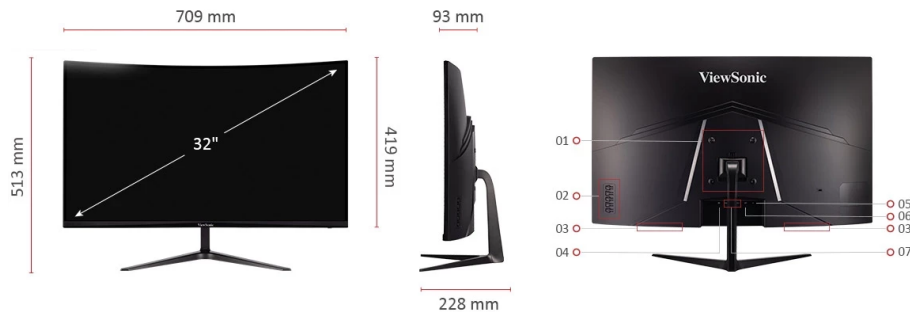

1. VESA Compatible(Wall Mount 100x100mm)
2. Menu Controls
3. Internal Speakers
4. AC In
5. Audio Out
6. DisplayPort
7. HDMI x 2

VX3218-PC-MHD 32" 165Hz Curved HD Gaming Monitor

DISPLAY

Display Size (in.):	32
Viewable Area (in.):	31.5
Panel Type:	VA Technology
Resolution:	1920 x 1080
Resolution Type:	FHD
Static Contrast Ratio:	4,000:1 (typ)
Dynamic Contrast Ratio:	80M:1
Light Source:	LED
Brightness:	300 cd/m ² (typ)
Colors:	16.7M
Color Space Support:	8 bit (6 bit + FRC)
Aspect Ratio:	16:9
Response Time (MPRT):	1ms
Viewing Angles:	178° horizontal, 178° vertical
Backlight Life (Hours):	30000 Hrs (Min)
Curvature:	1500R
Refresh Rate (Hz):	165
Adaptive Sync:	Yes
Blue Light Filter:	Yes
Flicker-Free:	Yes
Color Gamut:	NTSC: 72% size (Typ), sRGB: 103% size (Typ)
Pixel Size:	0.364 mm (H) x 0.364 mm (V)
Surface Treatment:	Anti-Glare, Hard Coating (3H)

DIMENSIONS (METRIC) (WXHxD)

Packaging (mm):	970 x 523 x 170
Physical (mm):	709 x 513 x 228
Physical Without Stand (mm):	709 x 419 x 93

GENERAL

Regulations:	cTUVus, FCC-B, ICES003, CEC, NOM, Mexico Energy, CE, CE EMC, CB, RoHS, ErP, REACH, WEEE, EAC, UkrSEPRO, BSMI, RCM, GEMS
PACKAGE CONTENTS:	VX3218-PC-MHD x1, 3-pin Plug (IEC C13 / CEE22) x1, DisplayPort Cable (v1.2; Male-Male) x1, AC/DC Adapter x1, Quick Start Guide x1
Recycle/Disposal:	Please dispose of in accordance with local, state or federal laws.
Warranty:	*Warranty offered may differ from market to market
Country Of Origin:	28