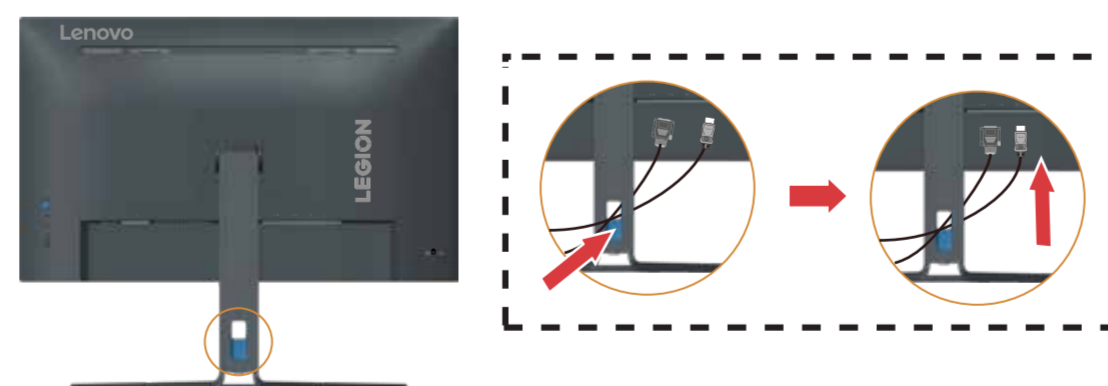

9

10

11

12

13

14

* : Depending on many factors such as the processing capability of peripheral devices, file attributes, and other factors related to system configuration and operating environments, the actual transfer rate using the various USB connectors on this device will vary and is typically slower than the data rates as defined by the respective USB specifications: - 5 Gbit/s for USB 3.1 Gen 1; 10 Gbit/s for USB 3.1 Gen 2 & 20 Gbit/s for USB 3.2.