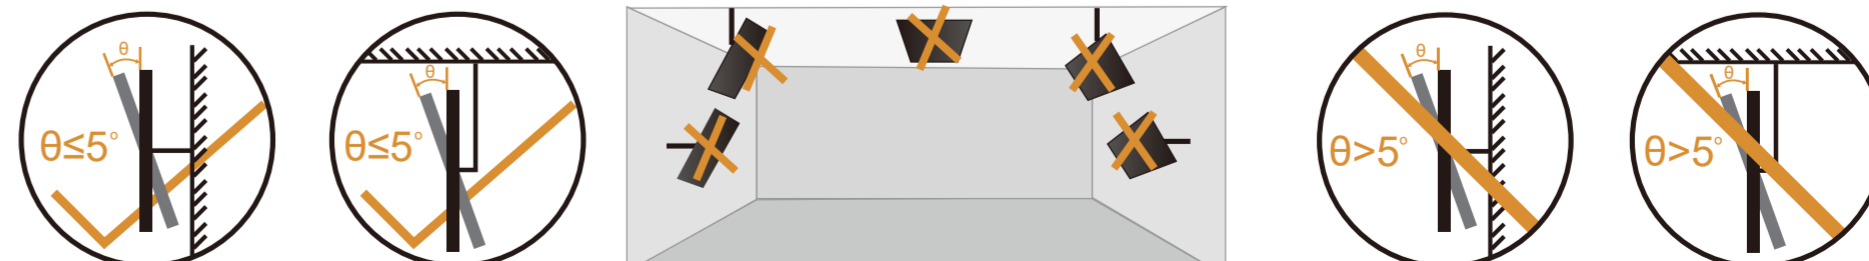

9

10

11

12

13

14

* : Depending on many factors such as the processing capability of peripheral devices, file attributes, and other factors related to system configuration and operating environments, the actual transfer rate using the various USB connectors on this device will vary and is typically slower than the data rates as defined by the respective USB specifications: - 5 Gbit/s for USB 3.1 Gen 1; 10 Gbit/s for USB 3.1 Gen 2 & 20 Gbit/s for USB 3.2.