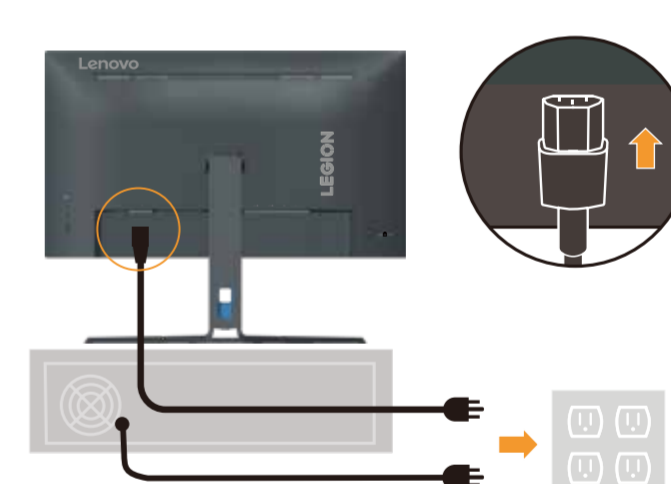

9

10

11

12

13

14

* : Depending on many factors such as the processing capability of peripheral devices, file attributes, and other factors related to system configuration and operating environments, the actual transfer rate using the various USB connectors on this device will vary and is typically slower than the data rates as defined by the respective USB specifications: - 5 Gbit/s for USB 3.1 Gen 1; 10 Gbit/s for USB 3.1 Gen 2 & 20 Gbit/s for USB 3.2.