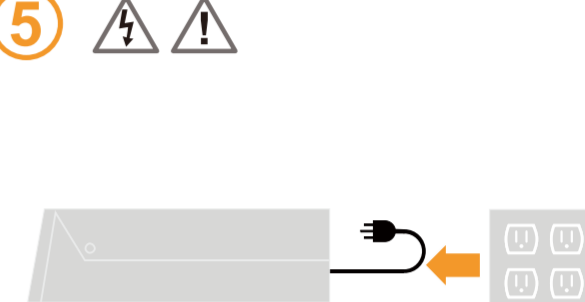

1

2

3

4

5

6

7

8

9

10

11

12

13

14

* : Depending on many factors such as the processing capability of peripheral devices, file attributes, and other factors related to system configuration and operating environments, the actual transfer rate using the various USB connectors on this device will vary and is typically slower than the data rates as defined by the respective USB specifications: - 5 Gbit/s for USB 3.1 Gen 1; 10 Gbit/s for USB 3.1 Gen 2 & 20 Gbit/s for USB 3.2.