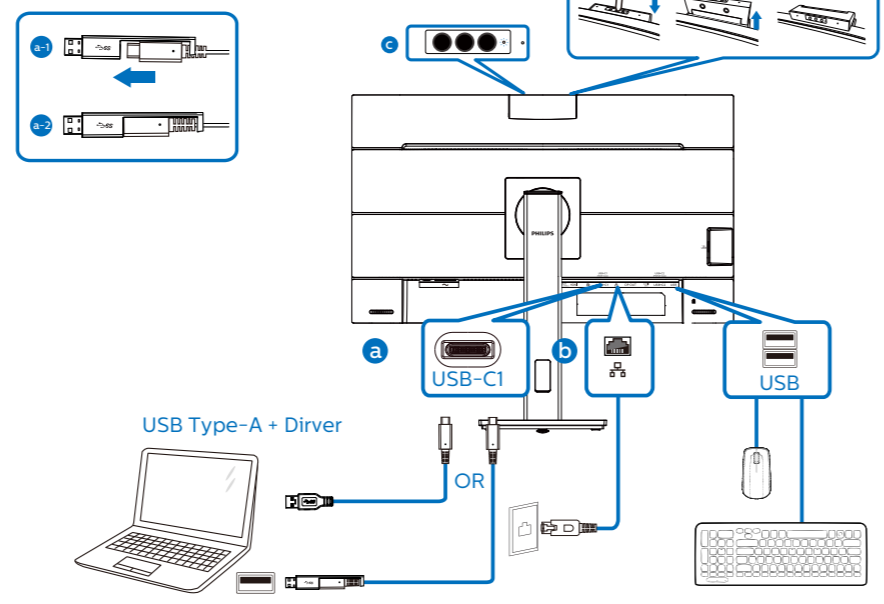

276B1

Quick Start

Register your product and get support at www.philips.com/welcome

*Different according to region
Display design may differ from that illustrated

1

2

Note: DC out supports Intel NUC mini PC and other compatible devices.

USB docking (USB C-C)

USB docking (USB A-C)

Multi-stream transport

3