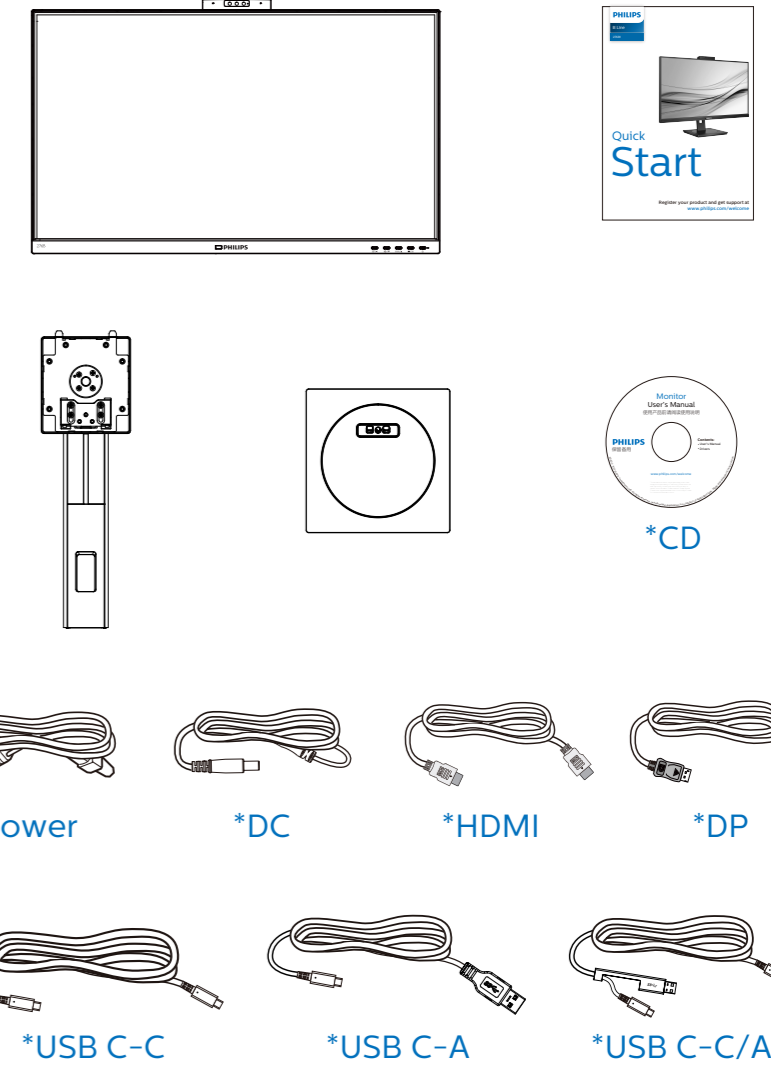

Specifications are subject to change without notice.

www.philips.com

HDMI

HDMI trademark and related patents on technologies belong to their respective owners.

Printed in China

H41G785281367B

PHILIPS

B Line

276B1

Quick Start

Register your product and get support at www.philips.com/welcome

*Different according to region
Display design may differ from that illustrated

1

2

Note: DC out supports Intel NUC mini PC and other compatible devices.

USB docking (USB C-C)

USB docking (USB A-C)

Multi-stream transport

3