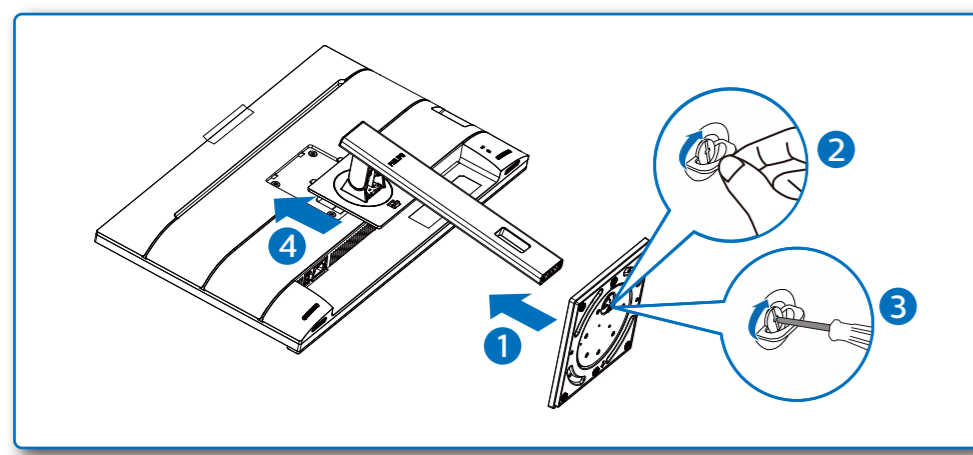

276B1

Quick Start

Register your product and get support at www.philips.com/welcome

*Different according to region
Display design may differ from that illustrated

1

2

Note: DC out supports Intel NUC mini PC and other compatible devices.

USB docking (USB C-C)

USB docking (USB A-C)

Multi-stream transport

3