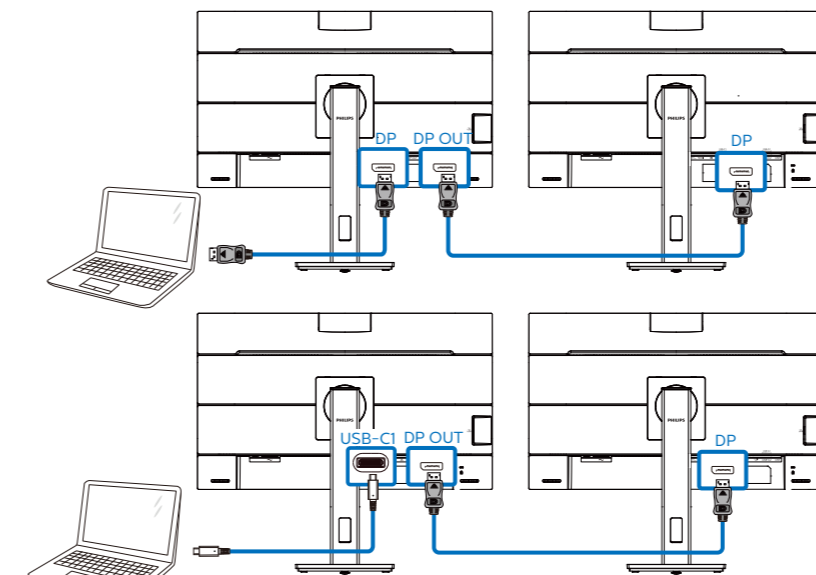

276B1

Quick Start

Register your product and get support at www.philips.com/welcome

*Different according to region
Display design may differ from that illustrated

1

2

Note: DC out supports Intel NUC mini PC and other compatible devices.

USB docking (USB C-C)

USB docking (USB A-C)

Multi-stream transport

3