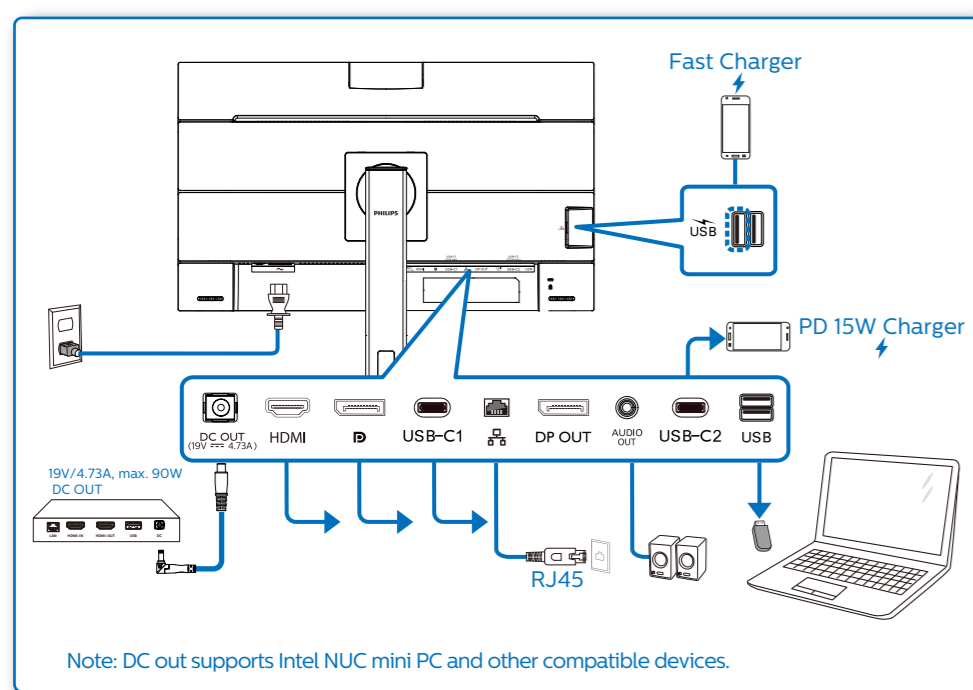

276B1

Quick Start

Register your product and get support at www.philips.com/welcome

*Different according to region
Display design may differ from that illustrated

1

2

Note: DC out supports Intel NUC mini PC and other compatible devices.

USB docking (USB C-C)

USB docking (USB A-C)

Multi-stream transport

3