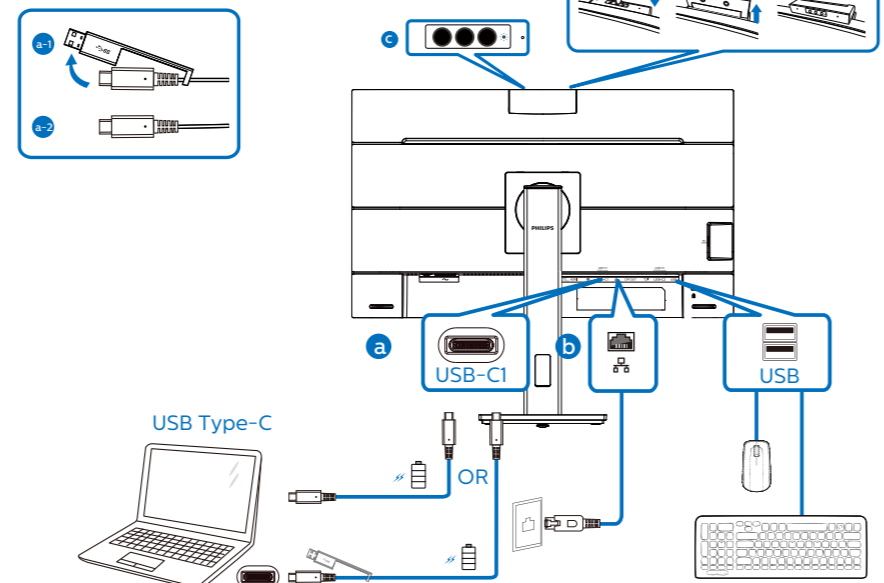

276B1

Quick Start

Register your product and get support at www.philips.com/welcome

*Different according to region
Display design may differ from that illustrated

1

2

Note: DC out supports Intel NUC mini PC and other compatible devices.

USB docking (USB C-C)

USB docking (USB A-C)

Multi-stream transport

3