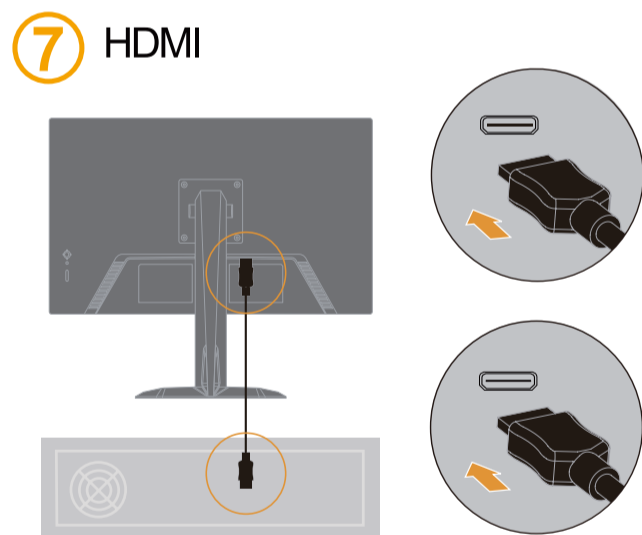

1

746.09502.0001