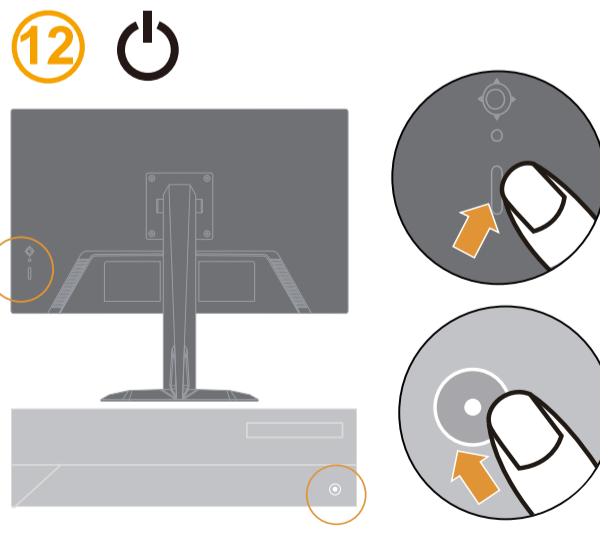

1

746.09502.0001