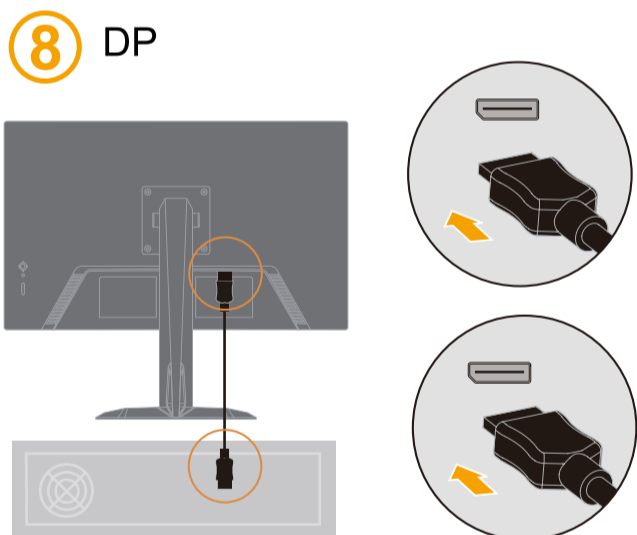

1

746.09502.0001