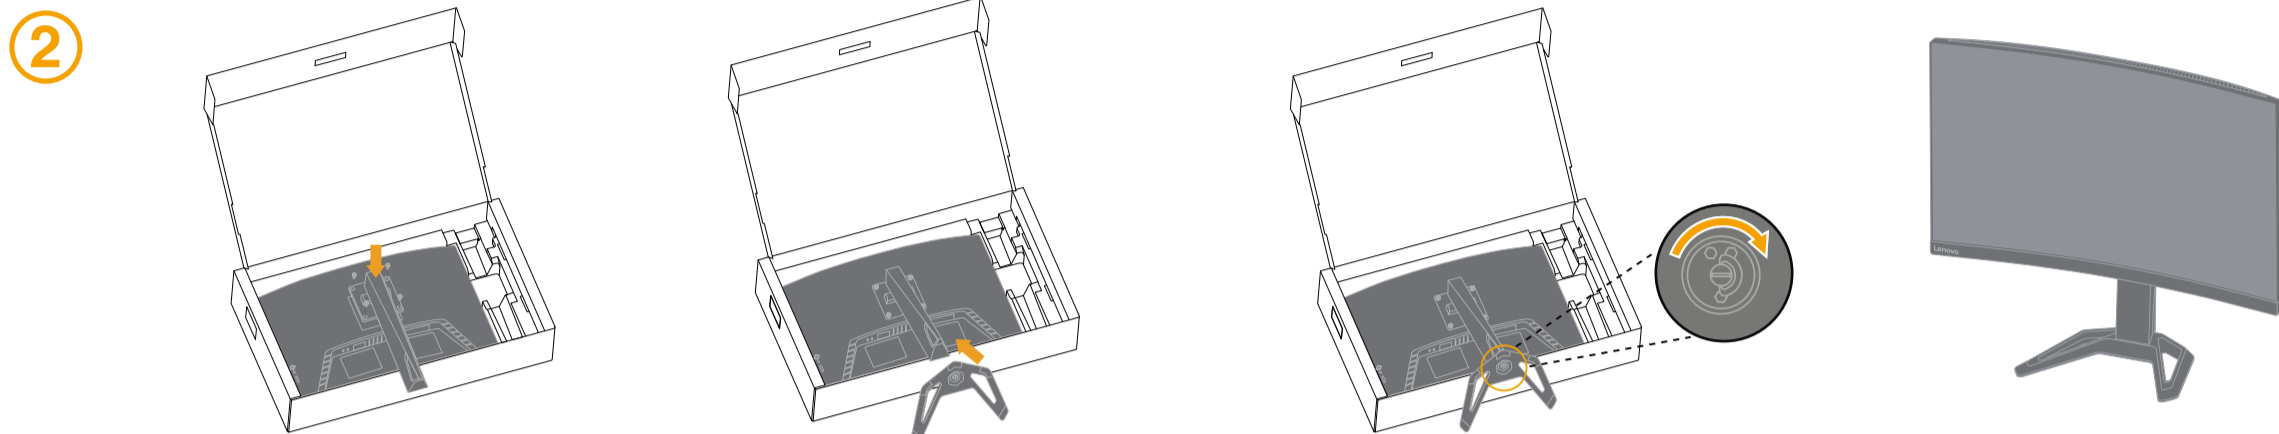

1

746.09502.0001