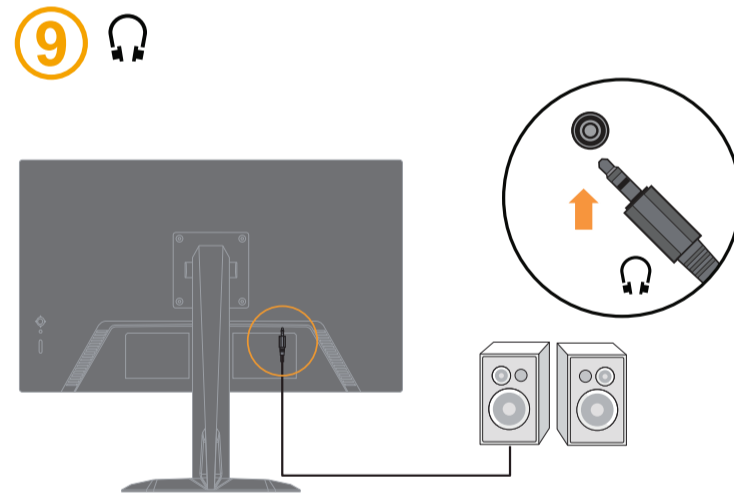

1

746.09502.0001