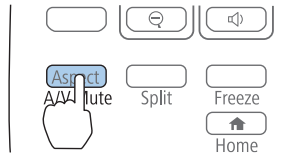

1

[Keystone]	
V-Keystone	50
H-Keystone	50

2