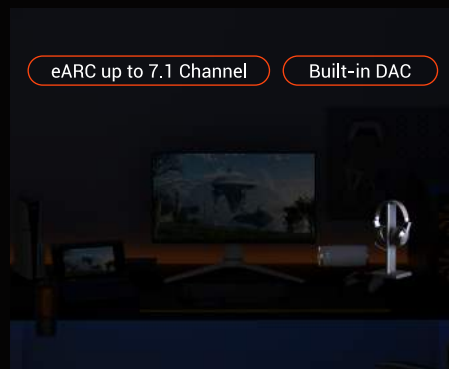

MOBIUZ

Unveil the Unseen

BenQ MOBIUZ Gaming Monitor EX321UX

BenQ MOBIUZ Gaming Monitors set to revolutionize console gaming with unprecedented levels of in-game detail refinement. EX321UX is equipped with the latest mini LED panel capable of 1,000 nits of peak brightness for DisplayHDR 1000, a hyper-realistic contrast spectrum enabled by 1,152 local dimming zones and 99% P3 and Adobe RGB. It also features the built-in eARC for up to 7.1 channels, DP 2.1, and USB-C with 65W PD.

Light up Your Path with 1152-zone Mini LED

Spearheading the new MOBIUZ series launch is EX321UX, equipped with the latest mini-LED panel capable of 1,000 nits of peak brightness for Display HDR1000, a hyper-realistic contrast spectrum enabled by 1,152 local dimming zones and 99% coverage of both P3 and Adobe RGB color gamuts.

eARC up to 7.1 Channels Rocks Your World

Address console sound with our first built-in eARC gaming monitors supporting up to 7.1 channels. Additionally, experience exceptional audio quality through the built-in DAC (Digital to Analog Converter), even when using headphones.