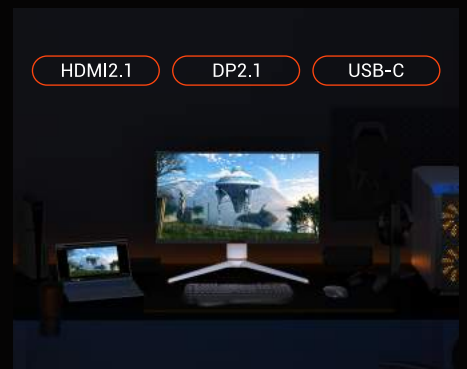

MOBIUZ

Unveil the Unseen

BenQ MOBIUZ Gaming Monitor EX321UX

BenQ MOBIUZ Gaming Monitors set to revolutionize console gaming with unprecedented levels of in-game detail refinement. EX321UX is equipped with the latest mini LED panel capable of 1,000 nits of peak brightness for DisplayHDR 1000, a hyper-realistic contrast spectrum enabled by 1,152 local dimming zones and 99% P3 and Adobe RGB. It also features the built-in eARC for up to 7.1 channels, DP 2.1, and USB-C with 65W PD.

Venture into the Unknown with Gamer-Experienced Color

BenQ MOBIUZ Gamer-Experienced Color—a revolutionary technology redefining game colors beyond traditional boundaries, turning every scene into a masterpiece of art and emotion. Developed through extensive testing and communication with gamers, Gamer-Experienced Color offers a vibrant world tailored to meet diverse preferences, ensuring each game is showcased in the most aesthetically pleasing palette.

Light up Your Path with 1152-zone Mini LED

Spearheading the new MOBIUZ series launch is EX321UX, equipped with the latest mini-LED panel capable of 1,000 nits of peak brightness for Display HDR1000, a hyper-realistic contrast spectrum enabled by 1,152 local dimming zones and 99% coverage of both P3 and Adobe RGB color gamuts.

eARC up to 7.1 Channels Rocks Your World

Address console sound with our first built-in eARC gaming monitors supporting up to 7.1 channels. Additionally, experience exceptional audio quality through the built-in DAC (Digital to Analog Converter), even when using headphones.