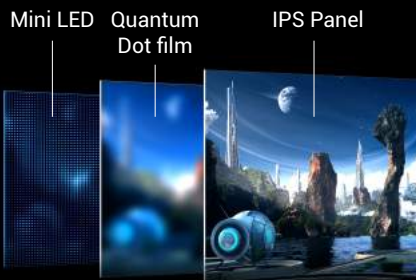

Light up Your Path with 1152-zone Mini LED

Spearheading the new MOBIUZ series launch is EX321UX, equipped with the latest mini-LED panel capable of 1,000 nits of peak brightness for Display HDR1000, a hyper-realistic contrast spectrum enabled by 1,152 local dimming zones and 99% coverage of both P3 and Adobe RGB color gamuts.

eARC up to 7.1 Channels Rocks Your World

Address console sound with our first built-in eARC gaming monitors supporting up to 7.1 channels. Additionally, experience exceptional audio quality through the built-in DAC (Digital to Analog Converter), even when using headphones.

Plug-and-play across Platforms with KVM

Experience seamless connectivity with DP 2.1, HDMI 2.1, and USB-C (65W PD) to link your battle stations effortlessly. Shift through the built-in KVM (Keyboard, Video and Mouse) effortlessly among your devices.

Because it matters