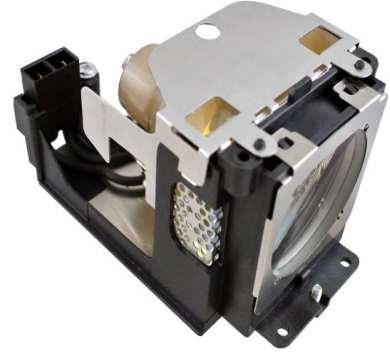

MPN: ML12343

Projector Lamp for Sanyo 2000 hours, 230 Watt fit for Sanyo Projector PLC-XL50A, PLC-XE50A

CoreParts offer a wide range of good Quality Projector Lamps for competitive prices, all manufactured by high quality, certified and trusted suppliers.

- High Quality
- Tested and certified
- Matching Performance
- Reliable with 12 months Warranty

Specifications

Features	Brand compatibility	Sanyo
	Bulb power	230 Watt
	Compatibility	PLC-XL50A
	Service life of lamp	2000 Hour
Package dimensions	Depth (package,cm)	14 cm
	Gross Weight (Package, kg)	0.35 kg
	Height (package,cm)	14 cm
	Width (package,cm)	17 cm
Product dimensions	Net Weight (Product, kg)	0.25 kg
	Product Depth	14 cm
	Product Height	14 cm
	Product Width	17 cm
Technical details	Quantity per pack	1 kusû
Vendor information	Brand Name	CoreParts
	Warranty	1 Year(s)