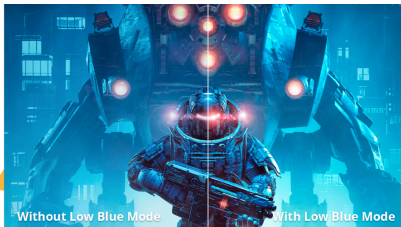

Enhance your setup with the 27B36X 27" FHD monitor for work & entertainment

The 27B36X is built for seamless transitions between productivity and entertainment. Its 27" FHD display delivers fluid visuals with a 144Hz refresh rate and ultra-fast 0.5ms MPRT. Adaptive Sync ensures tear-free performance, while HDR10 brings rich contrast and color. Designed for comfort, Low Blue Light technology helps reduce eye strain—making the 27B36X a smart, versatile choice for any workspace or gaming station.

Features

Low Blue Light

AOC Lowblue Light protects you from harmful blue light which, during long sessions, has been shown to cause eye strain, headaches, and sleeping disorders. Our Lowblue Light feature reduces the harmful wavelengths emitted without sacrificing color composition, setting the experience free from the worry of eye damage.