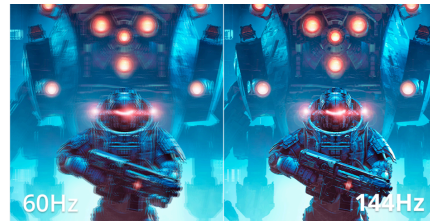

Enhance your setup with the 27B36X 27" FHD monitor for work & entertainment

The 27B36X is built for seamless transitions between productivity and entertainment. Its 27" FHD display delivers fluid visuals with a 144Hz refresh rate and ultra-fast 0.5ms MPRT. Adaptive Sync ensures tear-free performance, while HDR10 brings rich contrast and color. Designed for comfort, Low Blue Light technology helps reduce eye strain—making the 27B36X a smart, versatile choice for any workspace or gaming station.

Features

Low Blue Light

AOC Lowblue Light protects you from harmful blue light which, during long sessions, has been shown to cause eye strain, headaches, and sleeping disorders. Our Lowblue Light feature reduces the harmful wavelengths emitted without sacrificing color composition, setting the experience free from the worry of eye damage.