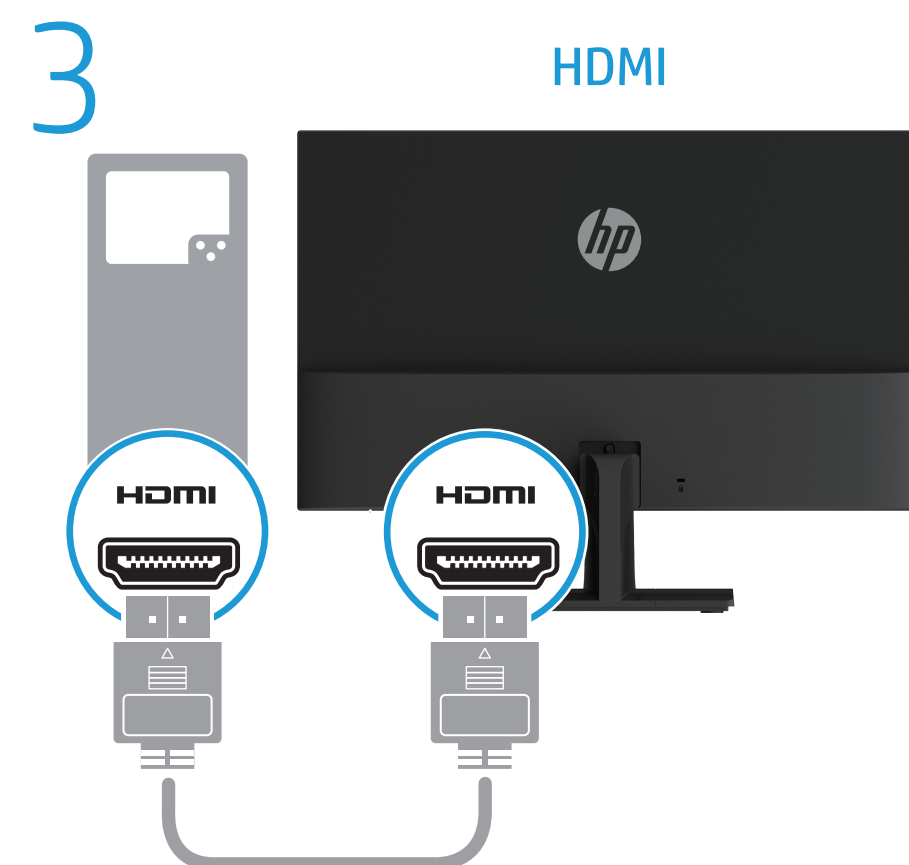

Color Side 1:
PMS 2925C

Flat size:
540x325mm

Folds:

Color Side 2:
BLACK

Finished size:
540x325mm

Quick Setup

Optimum Resolution:

1920 x 1080 FHD @ 60 Hz

www.hp.com/support

L26820-B21

300240001003000

© Copyright 2018 HP Development Company, L.P.

The information contained herein is subject to change without notice. HP shall not be liable for technical or editorial errors or omissions contained herein.

First Edition: November 2018

Printed in China