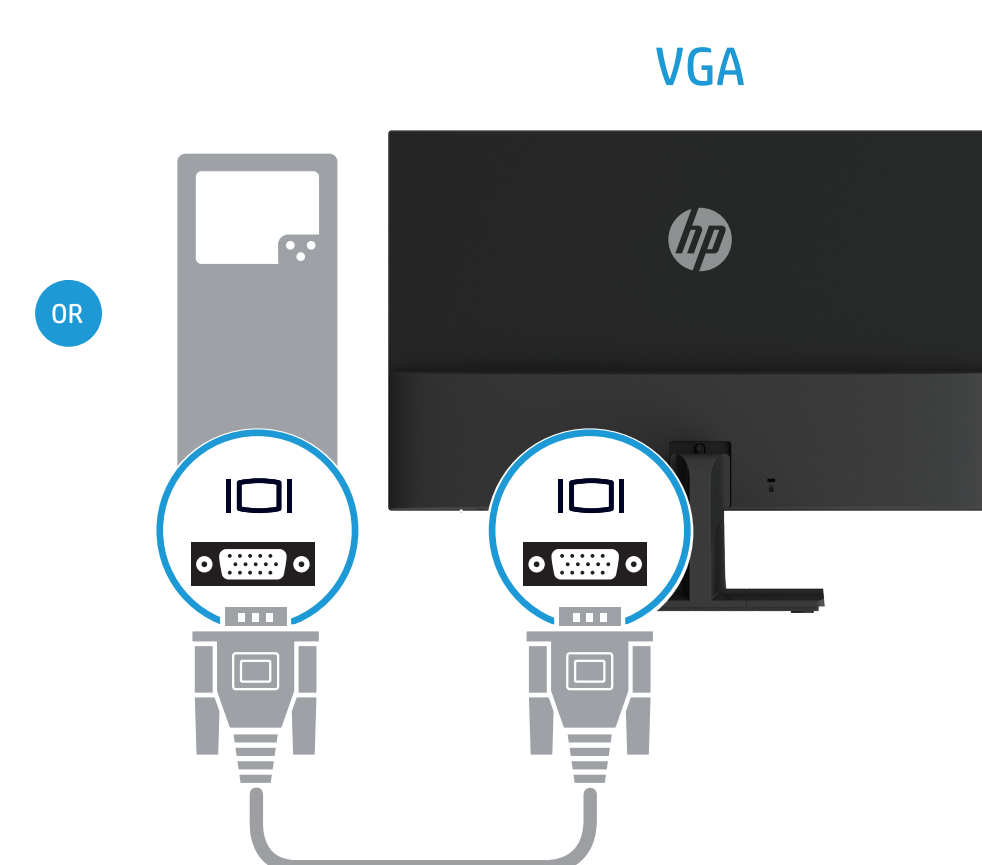

Color Side 1:
PMS 2925C

Flat size:
540x325mm

Folds:

Color Side 2:
BLACK

Finished size:
540x325mm

Quick Setup

Optimum Resolution:

1920 x 1080 FHD @ 60 Hz

www.hp.com/support

L26820-B21

300240001003000

© Copyright 2018 HP Development Company, L.P.

The information contained herein is subject to change without notice. HP shall not be liable for technical or editorial errors or omissions contained herein.

First Edition: November 2018

Printed in China