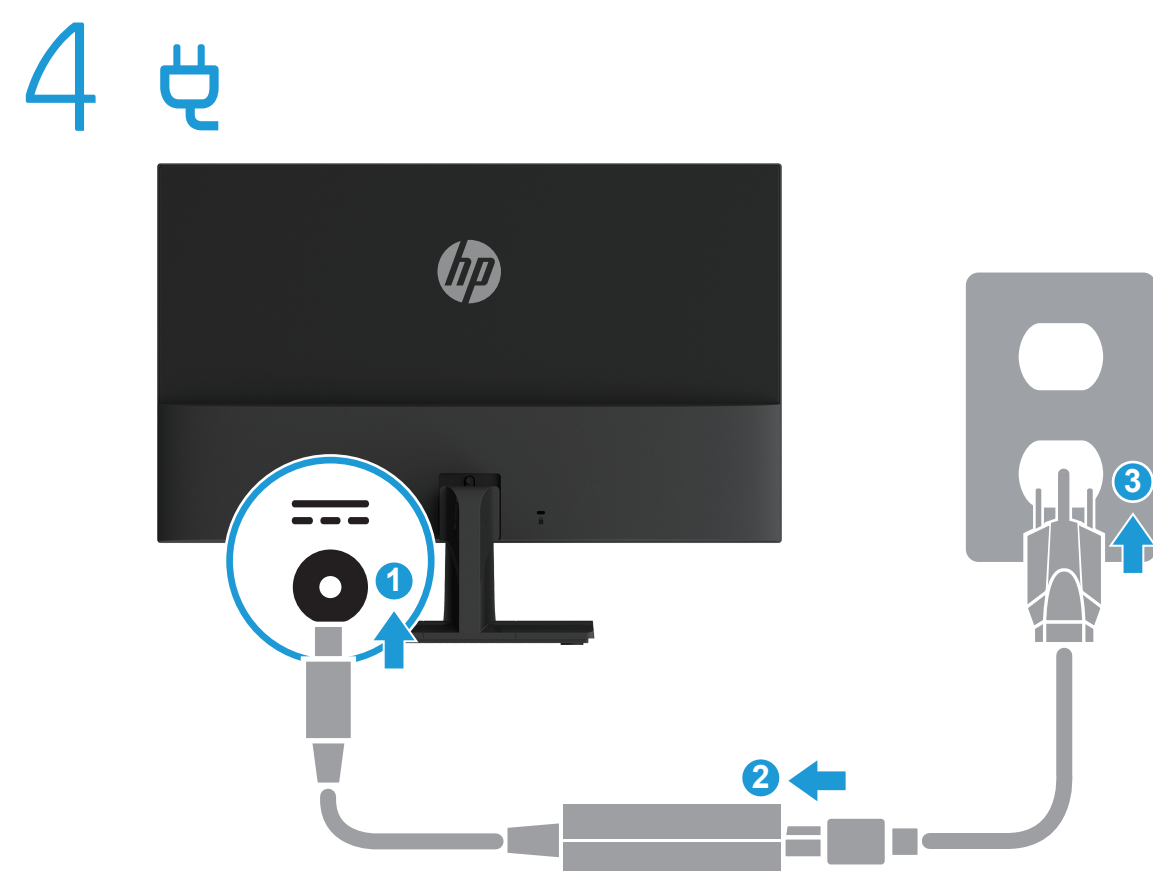

Color Side 1:
PMS 2925C

Flat size:
540x325mm

Folds:

Color Side 2:
BLACK

Finished size:
540x325mm

Quick Setup

Optimum Resolution:

1920 x 1080 FHD @ 60 Hz

www.hp.com/support

L26820-B21

300240001003000

© Copyright 2018 HP Development Company, L.P.

The information contained herein is subject to change without notice. HP shall not be liable for technical or editorial errors or omissions contained herein.

First Edition: November 2018

Printed in China