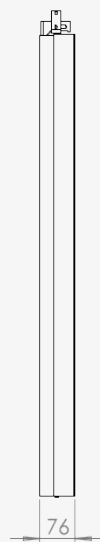

### Ceiling casing

Light up your store window. Our ceiling casing is designed for information and advertising in store windows and public spaces. With chamfered edges and a clean backside will fit in to various environments . No visible cables and easy to install. Create your own style with different colors of powder coating.

### TECHNICAL DRAWING

## Features

---

- No visible cables
- Covered from side and back
- Cable outlets on top
- Optimized air ventilation for portrait mode
- Chambered edges

## Part number & Description

---

- |                  |                                 |
|------------------|---------------------------------|
| • CC4300-5001-01 | Ceiling casing, Portrait, White |
|------------------|---------------------------------|