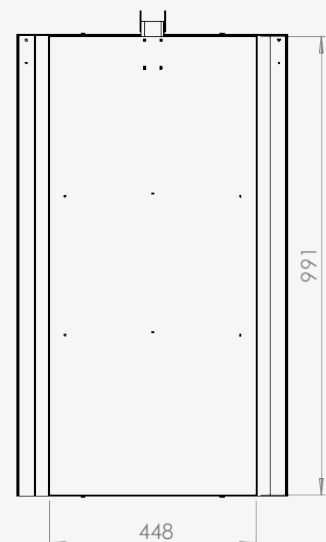

### Ceiling casing

Light up your store window. Our ceiling casing is designed for information and advertising in store windows and public spaces. With chamfered edges and a clean backside will fit in to various environments . No visible cables and easy to install. Create your own style with different colors of powder coating.

### TECHNICAL DRAWING

## Part number & Description

---

- |                  |                                 |
|------------------|---------------------------------|
| • CC4300-5001-01 | Ceiling casing, Portrait, White |
|------------------|---------------------------------|