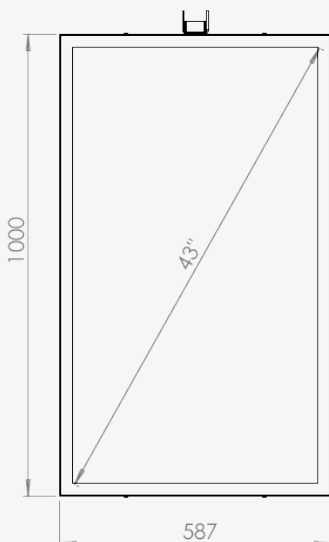

### Ceiling casing

Light up your store window. Our ceiling casing is designed for information and advertising in store windows and public spaces. With chamfered edges and a clean backside will fit in to various environments . No visible cables and easy to install. Create your own style with different colors of powder coating.

### TECHNICAL DRAWING