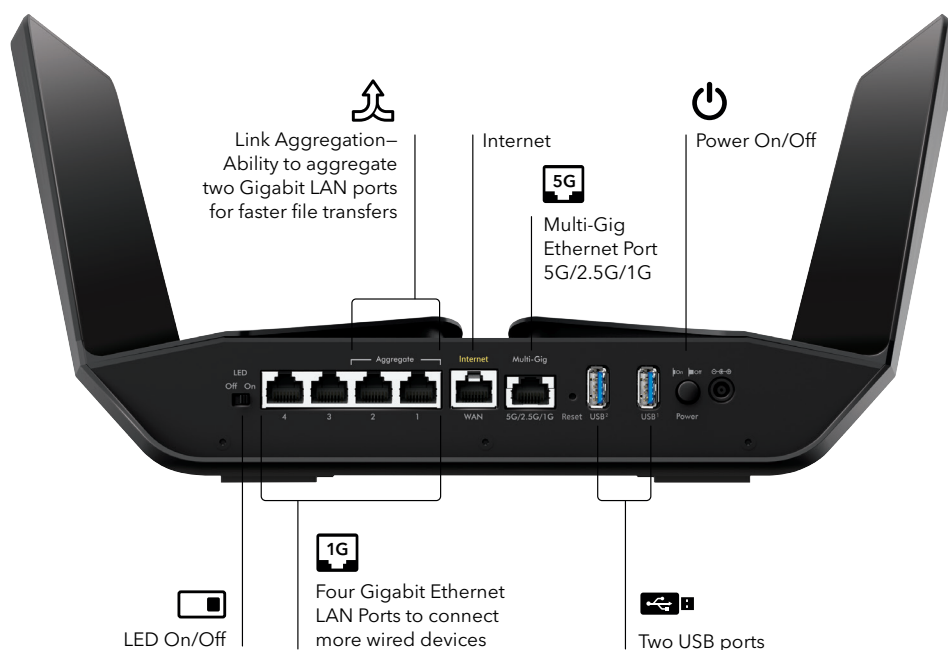

Connection Diagram