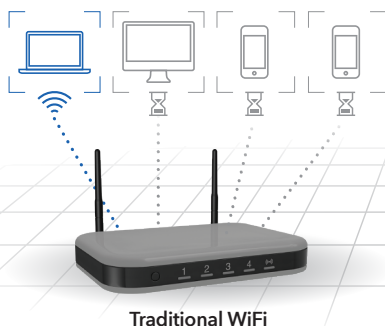

Security

Maintain high security across your network to ensure your privacy & family is safe while online. Whether it's preventing phishing & spyware or just limiting access for kids & guests, NETGEAR has you covered.

NETGEAR ARMOR™—Cybersecurity for your home††. Advanced cyber threat protection for your home network and your connected devices

VPN SUPPORT—On PC, MAC, & now also with OpenVPN Connect app on iOS & Android, securely access your home network & Internet connection from your mobile device remotely

VPN CLIENT SUPPORT—Protect your network identity and prevent DDoS attack

GUEST NETWORK—Separate and secure network for your guests

AUTOMATIC FIRMWARE UPDATE—Delivers latest security patches to the router

STRONGER PROTECTION—Stronger WiFi password protection with WiFi Certified WPA3™

8x8 Multi-user MIMO

Using multi-user MIMO[‡] technology, routers can stream data to multiple devices simultaneously. That means faster downloads and smoother streaming for your devices. WiFi 6 extends MU-MIMO to 8-stream support so it can support double the number of simultaneous transmissions as compared to 4x4 MU-MIMO AC WiFi routers.

Enjoy simultaneous streaming with MU-MIMO

Data sent to one device at a time