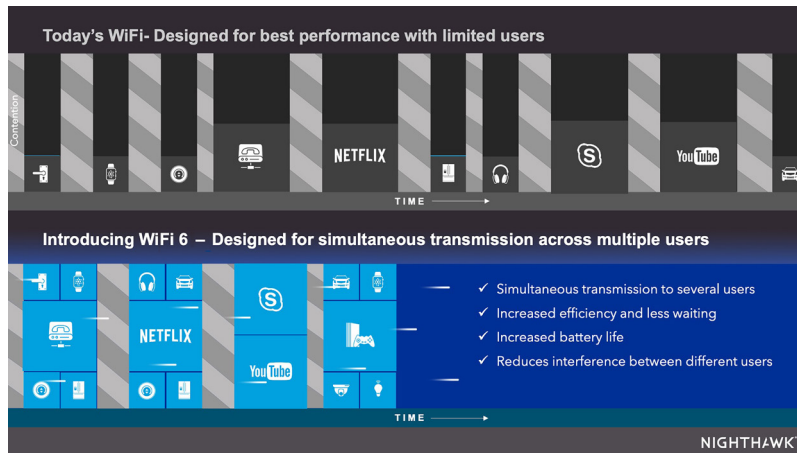

Enjoy simultaneous streaming with MU-MIMO

Data sent to one device at a time

Data sent to multiple devices simultaneously

Orthogonal Frequency Division Multiple Access (OFDMA)

Using the OFDMA^s feature of WiFi 6, the WiFi traffic is managed much more efficiently since data is transmitted from different devices concurrently, rather than having each device's data wait for its turn. This results in an efficient use of air-time, reduced latency, and increased bandwidth to add more devices to your network.

Ultra-powerful AX-optimized Quad-core Processor

Nighthawk AX12 WiFi 6 Router, powered by a 64-bit 2.2GHz quad-core processor, is built for performance at an ultimate level. The ultra-fast processor enables the router to seamlessly handle data intensive applications such as 4K/8K UHD video streaming, VR/AR gaming, as well as provide a stronger, more reliable WiFi experience. This powerful processor is optimized for AX making intelligent spontaneous decisions to schedule data traffic to maximize WiFi Bandwidth utilization.