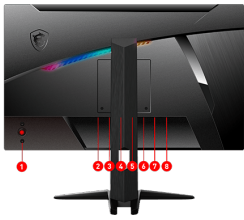

Frameless Design	Yes
PIP / PBP Function	N/A
VESA Mounting	100 x 100 mm
Note	Display Port: 2560x1440 (Up to 170Hz by DP overclocking) HDMI™: 2560x1440 (Up to 144Hz) *sRGB and DCI-P3 follow CIE1976 standard

CONNECTIONS

1. 5-Way Joystick Navigator
2. 1 x Power Jack
3. 1 x DisplayPort (1.2a)
4. 2 x HDMI™ (2.0b)
5. 1 x USB Type C (DisplayPort Alternate)
6. 1 x Earphone out
7. 1 x USB 2.0 Type B
8. 2 x USB 2.0 Type A