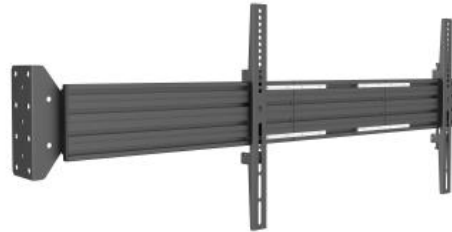

Specification

M Pro Series From Wall MBFW1U

Article No:	7 350 073 737 642
For screen size:	42"-65"
Type:	Single Side MBWF1U
Universal & VESA standard:	400x400,400x600,600x400
Material:	Steel, Aluminum, Plastic
Color:	Black
Surface Finish:	Powder coating
Weight:	5.6 kg
Measurements	108x11.4x40 cm
Max Load:	30 kg
Tilt:	No
Swivel:	No
Height:	10mm height adjustment
Cable Management:	Yes
Options:	M Pro Series Parts
Certifications:	NA
Warranty:	5 years

The content of this specification is subject to change without further notice. Always visit our web for the latest updated specifications. <https://products.multibrackets.com/>