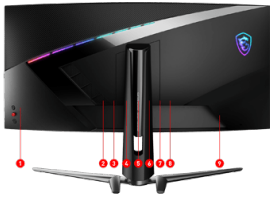

1000R Perfect Curved Screen

Perfectly fits the curvature of the human eye so that you can see the entire screen without any fatigue.

Smart Gaming

Pair with AI to Create A New Way of Gaming.

Rapid Boost (165 + 1ms)

CONNECTIONS

1. Headset Hanger
2. Macro Key
3. 5-way joystick navigator
4. Power Button
5. 2x HDMI (2.0)
6. 1x Display Port (1.4)
7. 1x USB 3.2 Gen1 Type C
8. 1x Earphone out
9. 2x USB 3.2 Gen1 Type A
10. 1x USB 3.2 Gen1 Type B Upstream Port
11. Kensington Lock