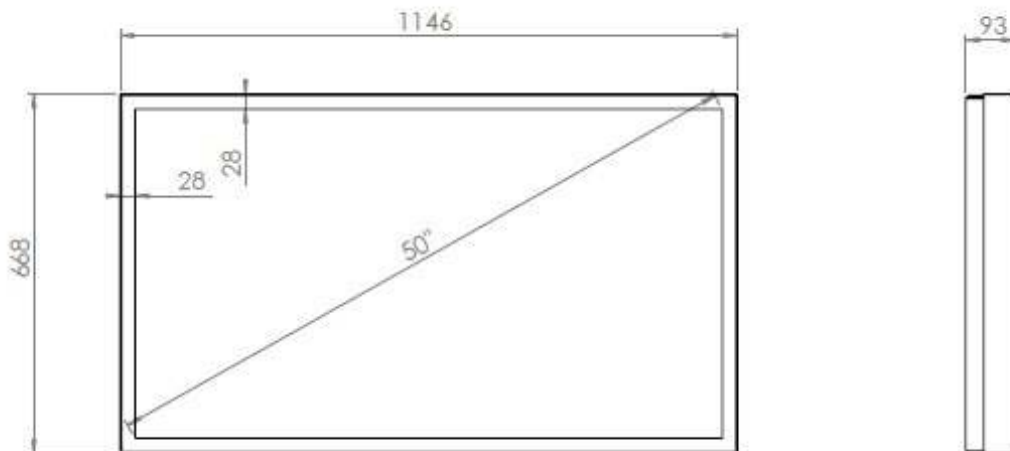

Our wall casing EASY is designed to give a professional signage feeling. Different models in landscape and portrait mode to allow airflow from top to bottom as only the sides are covered completely to the wall. Space for computer and power plugs inside. Available in black and white as standard.

TECHNICAL DRAWING

SPECIFICATION

Features

No visible cables
Space for computer and powerplugs inside
Covered from sides
Cable outlets on top and bottom
Optimized air ventilation for portrait mode
Wall mount included

Material options

Powder coated metal

Display options

VESA 200x200 / 300x300

Powder coating colors

Black, RAL 9005str
White, RAL 9003str
Custom color upon request

Part number & Description

WC5012-0101-01