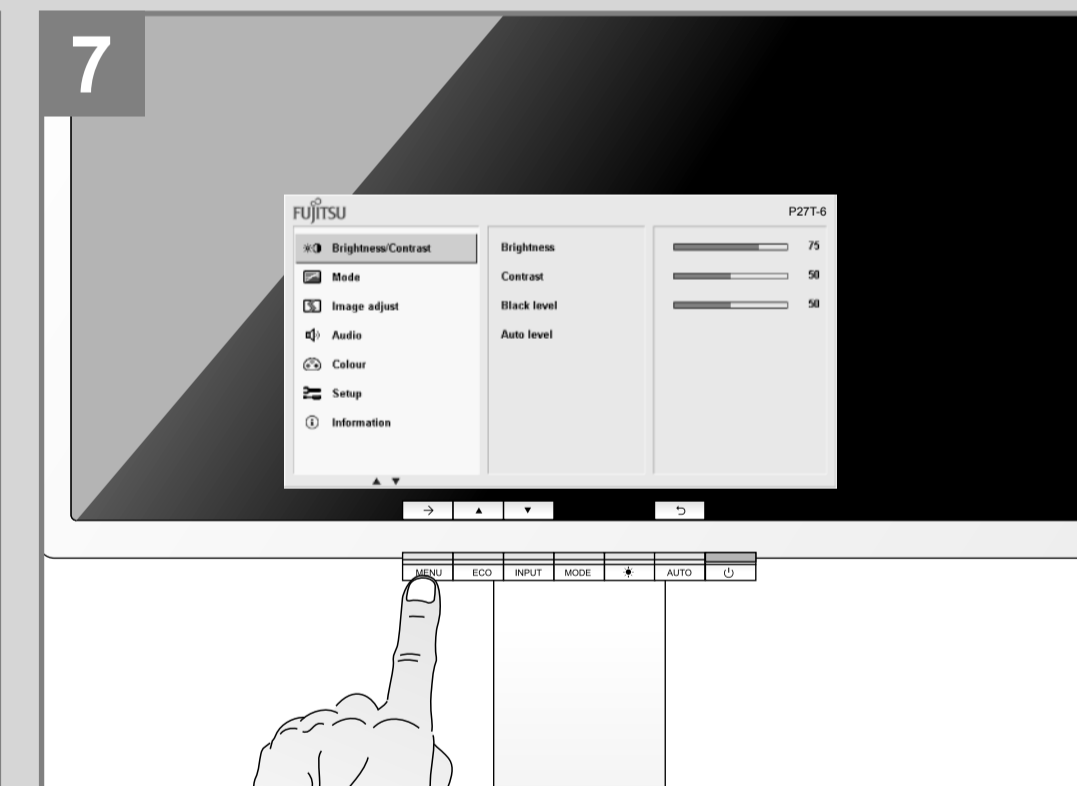

P27T-6 IPS

Quick Start Guide

Published by
Fujitsu Technology Solutions GmbH
Mies-van-der-Rohe-Straße 8
80807 München, Germany

Creation
Xerox Global Services

Edition: 1
2010/08

Fujitsu Technology Solutions Order No.: A26361-K1372-Z310-1-8N19