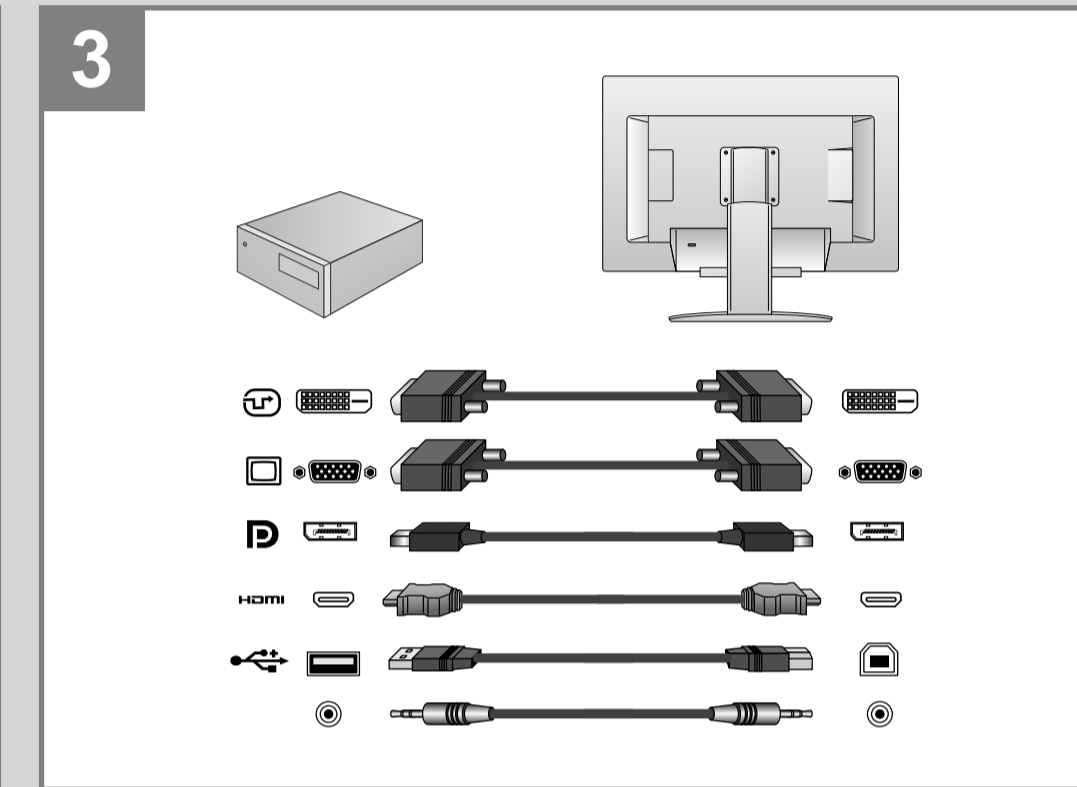

P27T-6 IPS

Quick Start Guide

Published by
Fujitsu Technology Solutions GmbH
Mies-van-der-Rohe-Straße 8
80807 München, Germany

Creation
Xerox Global Services

Edition: 1
2010/08

Fujitsu Technology Solutions Order No.: A26361-K1372-Z310-1-8N19