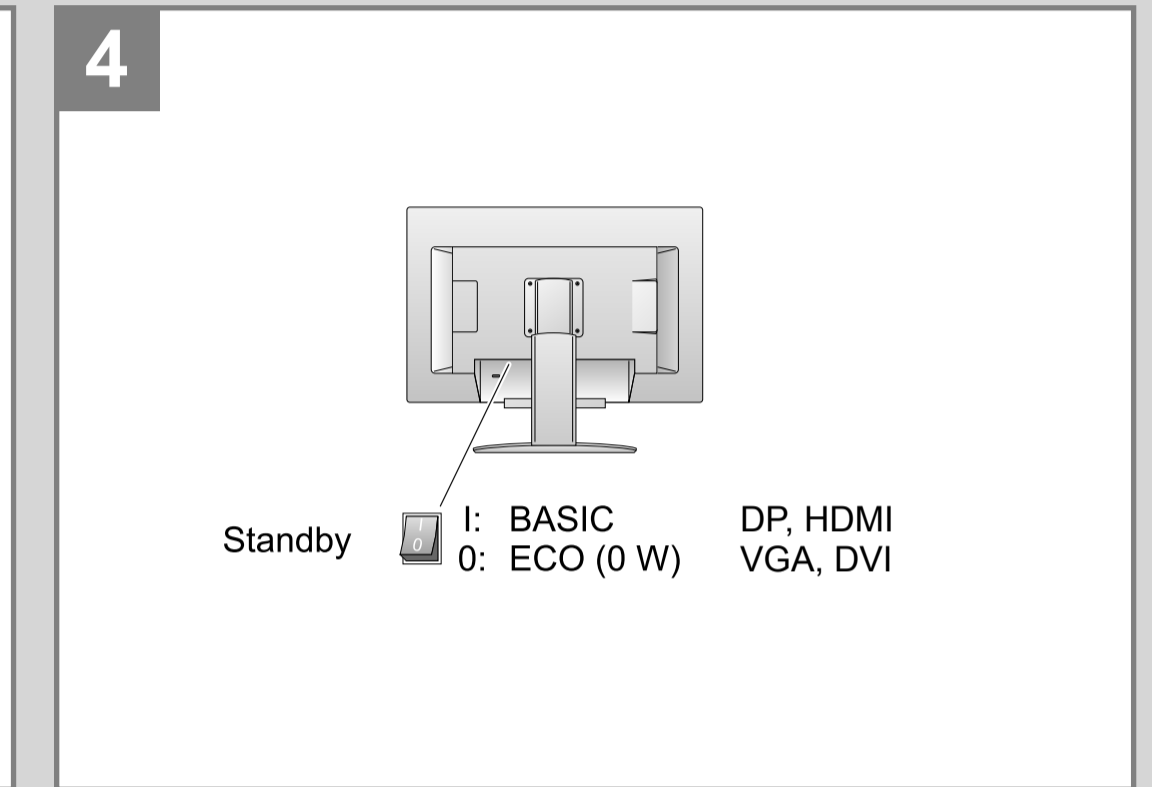

P27T-6 IPS

Quick Start Guide

Published by
Fujitsu Technology Solutions GmbH
Mies-van-der-Rohe-Straße 8
80807 München, Germany

Creation
Xerox Global Services

Edition: 1
2010/08

Fujitsu Technology Solutions Order No.: A26361-K1372-Z310-1-8N19