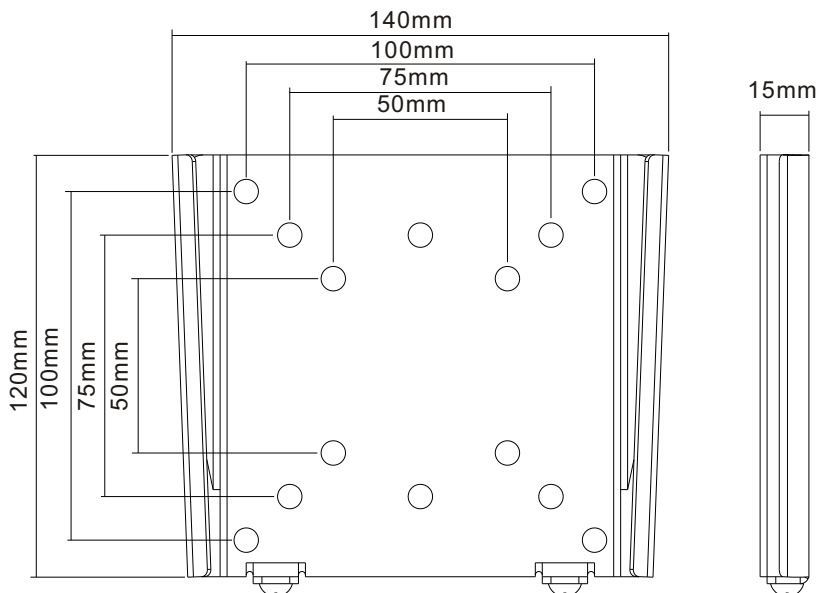

WALL MOUNT

HI-ND Wall mount small is designed for monitors to be placed just 15mm from the wall. The two pieces design allows easy installation. It supports most 13"-27" monitors up to 30kg. Strength has been tested for a minimum of three times its stated load capacity.

TECHNICAL DRAWING

SPECIFICATION

Features

- VESA compatible with 50×50, 75×75 and 100×100
- Slim version 15mm
- Dimension: 15x140x120mm
- Max weight: 30Kg
- Screen size: 13" – 27"

Thickness

- Only 15mm

Weight

- Max 30Kg

Powder coating colors

- Black

Screen option

- 13" - 27"

Part number & Description

- C-WM01-02 Wall Mount, SMALL, VESA 50, 75, 100, Black