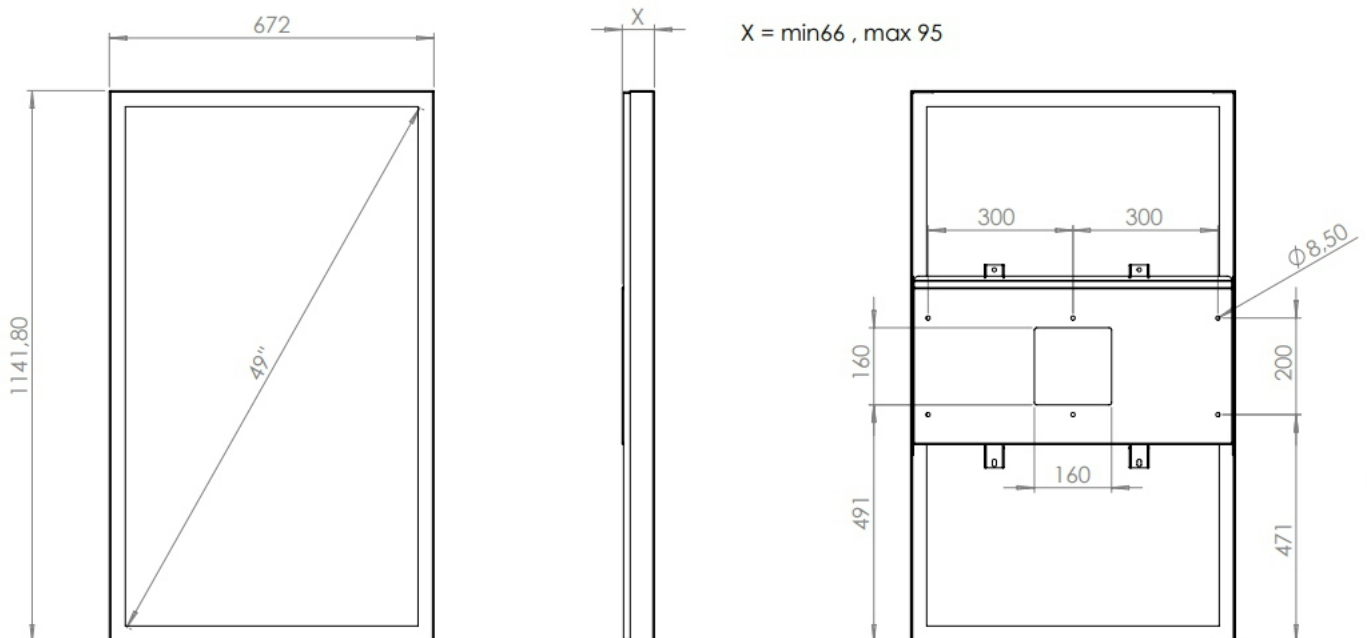

Our wall casing EASY is designed to give a professional signage feeling. Different models in landscape and portrait mode to allow airflow from top to bottom as only the sides are covered completely to the wall. Space for computer and power plugs inside. Available in black and white as standard.

TECHNICAL DRAWING

SPECIFICATION

Features

No visible cables
Space for computer and powerplugs inside
Covered from sides
Cable outlets on top and bottom
Optimized air ventilation for portrait mode
Wall mount included
Polycarbonate protection

Material options

Powder coated metal

Display options

VESA 200x200 / 300x300

Powder coating colors

Black, RAL 9005str
White, RAL 9003str
Custom color upon request

Part number & Description

WC4900-5001-52

Wall casing, Portrait, Black, Polycarbonate