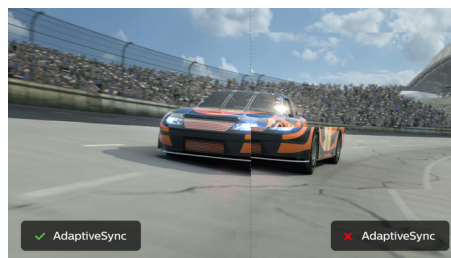

Adaptive-Sync technology

Gaming shouldn't be a choice between choppy gameplay or broken frames. Get fluid, artefact-free performance at virtually any frame rate with Adaptive-Sync technology, smooth quick refresh and ultra-fast response time.