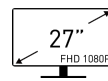

SPECIFICATIONS

PANEL SIZE	27"
PANEL RESOLUTION	1920 x 1080 (FHD)
REFRESH RATE	75Hz
RESPONSE TIME	5ms (GTG)
PANEL TYPE	IPS
VIEWING ANGLE	178°(H) / 178°(V)
ASPECT RATIO	16:9
CONTRAST RATIO	1000:1
sRGB	100% (CIE 1976)
ACTIVE DISPLAY AREA (MM)	597.888(H) x 336.312(V)
PIXEL PITCH (H X V)	0.3114(H) x 0.3114(V)
SURFACE TREATMENT	Anti-glare
DISPLAY COLORS	16.7M
COLOR BIT	8 bits
VIDEO PORTS	1x DisplayPort (1.2a) 1x HDMI™ (1.4)
AUDIO PORTS	1x Headphone-out
KENSINGTON LOCK	Yes
SPEAKER	2x 2W
VESA MOUNTING	75 x 75 mm
POWER TYPE	External Adaptor (12V 2.5A)
POWER INPUT	100~240V, 50~60Hz
DYNAMIC REFRESH RATE TECHNOLOGY	FreeSync
ADJUSTMENT (TILT)	-5° ~ 20°
DIMENSION (W X H X D)	613.50 x 181.10 x 462.60 mm (24.15 x 7.13 x 18.21 inch)
WEIGHT (NW / GW)	3.9 kg (8.6 lbs) / 5.3 kg (11.68 lbs)
VIDEO INPUT COMPATIBILITY	PC, Mac, PS5™, PS4™, Xbox, Mobile, Notebook * All trademarks and the registered trademarks are the property of their respective owners.
Note	HDMI™: 1920 x 1080 (Up to 75Hz) DisplayPort: 1920 x 1080 (Up to 75Hz)

FEATURES

27" FHD 1080P

View your applications, spreadsheets and more with a perfect 27 inches screen with a breathtaking viewing experience that comes with Full HD resolution

IPS Grade Panel

Instantly optimize the screen colors and brightness to ensure that you enjoy every detail at its best while creating your own on-line video