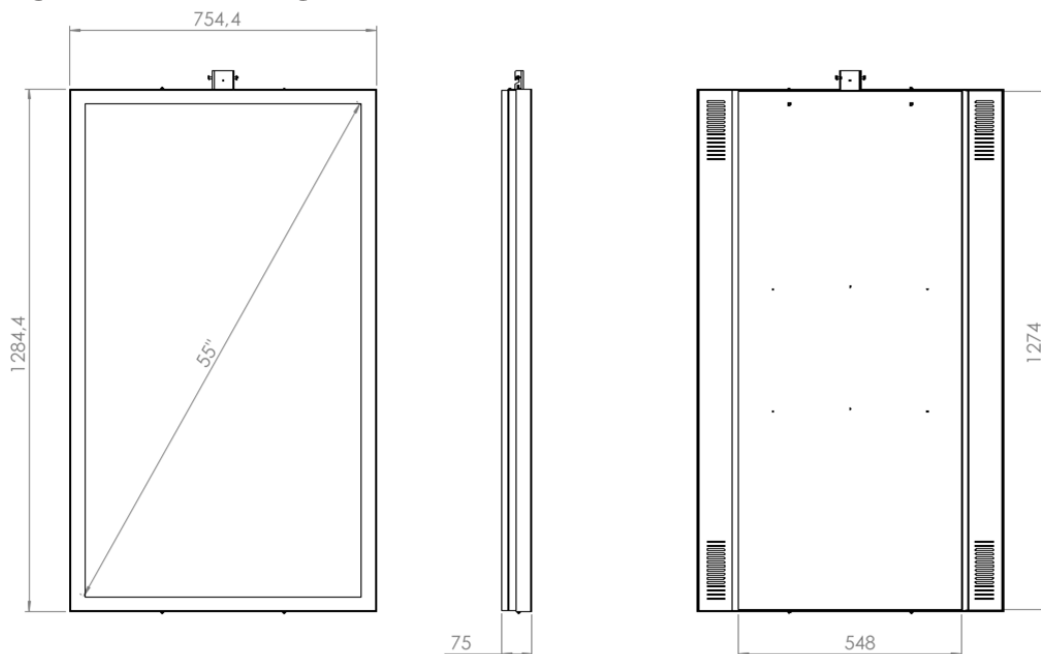

Ceiling casing

Light up your store window. Our ceiling casing is designed for information and advertising in store windows and public spaces. With chamfered edges and a clean backside will fit in to various environments . No visible cables and easy to install. Create your own style with different colors of powder coating.

TECHNICAL DRAWING

SPECIFICATION

Features

- No visible cables
- Covered from side and back
- Cable outlets on top
- Optimized air ventilation for portrait mode
- Chambered edges

Mounting option

- Ceiling mount
- Wire