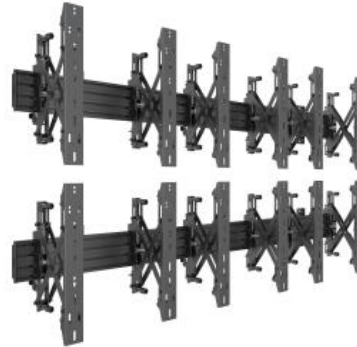

Specification

M Wallmount Pro MBW3x2U Push In Pop Out Black

Article No:	7 350 073 735 044
For screen size:	32"-55"
Type:	Single Side MBW3U
Universal & VESA standard:	100x100,200x100, 200x200,300x300,400x200,400x400
Material:	Steel, Aluminium, Plastic
Color:	Black
Surface Finish:	Powder coating
Weight:	23 kg
Measurements	104 x 27 x35.0 cm per row
Max Load:	50kg (TUV30kg) Per screen
Height adjustment:	Yes, 0-10mm
Rotate adjustment:	Yes, ±4°
Tilt adjustment:	Yes, ±4°
Cable Management:	Yes
Options:	M Pro Series Parts
Certifications:	CE
Warranty:	5 years

The content of this specification is subject to change without further notice. Always visit our web for the latest updated specifications. <https://products.multibrackets.com/>