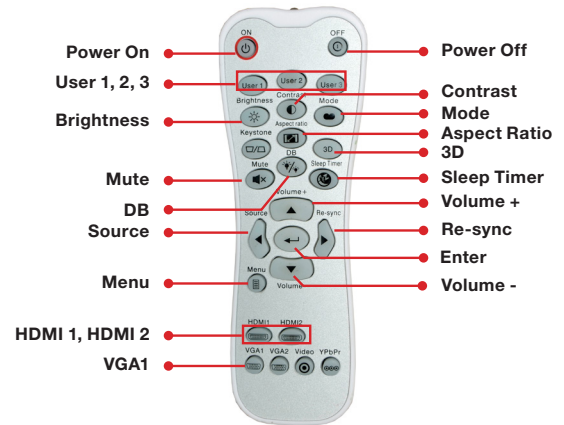

COMPATIBILITY SPECIFICATIONS

Computer Compatibility	4K UHD 2160p, WUXGA, HDTV 1080p, UXGA, SXGA, WXGA+, WXGA (1366x768), WXGA, HDTV (720p), XGA, SVGA, VGA, PC and Mac compatible
Video Compatibility	4K UHD 2160p (24/50/60Hz), 1080p (24/50/60Hz), 1080i (50/60Hz), 720p (50/60Hz), 480i/p, 576i/p
HDR Source Compatibility	Ultra HD Blu-Ray player, 4K UHD streaming media device (Roku 4K Ultra), Xbox One S / One X (Ultra HD Blu-ray, 4K media streaming & HDR gaming) and PS4 Pro (4K UHD media streaming and 4K UHD HDR gaming only)
3D Compatibility†	Side-by-side: 1080i50 / 60, 720p50 / 60 Blu-ray 3D / Frame-pack: 1080p24, 720p50 / 60 Over-under: 1080p24, 720p50 / 60
Vertical Scan Rate	24Hz to 120Hz
Horizontal Scan Rate	31.000 to 135.000KHz
User Controls	Complete on-screen menu adjustment in 27 languages
I/O Connection Ports	HDMI 2.0 (w/ HDCP 2.2, MHL 2.1), HDMI 1.4a, VGA-in, audio-in (3.5mm), audio-out, S/PDIF out (optical), USB 2.0 (service port), USB power (5V, 1.5A), RS-232C, 12V Trigger
Loop Through (Audio)	Audio passthrough from HDMI to 3.5mm audio out and optical S/ PDIF out (2 channels)

- 1. USB (service)
- 5. HDMI 1.4a
- 9. Audio-In
- 2. RS-232C
- 6. USB Power
- 10. Audio-Out
- 3. VGA
- 7. Audio-In
- 11. AC Power
- 4. HDMI 2.0
- 8. Optical S/PDIF
- 12. Kensington™ Lock

PHYSICAL SPECIFICATIONS