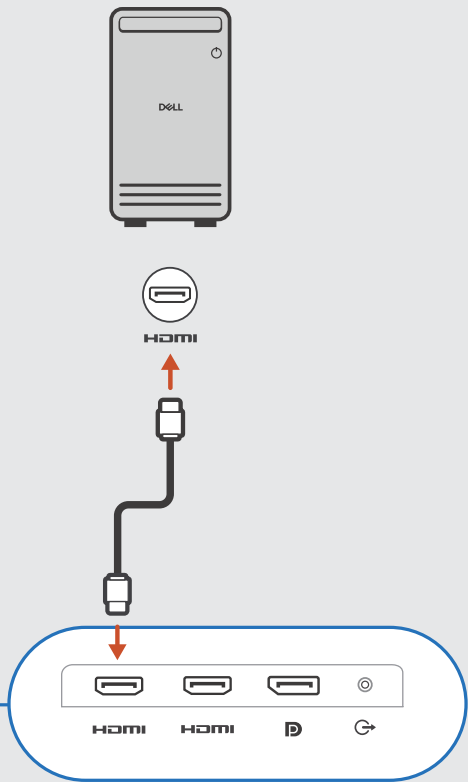

Dell 24 240Hz Monitor SE2426HG

Dell 27 240Hz Monitor SE2726HG

Quick Start Guide

1

3

2

[Dell.com/support/SE2426HG](https://Dell.com/support/SE2426HG)  
[Dell.com/support/SE2726HG](https://Dell.com/support/SE2726HG)