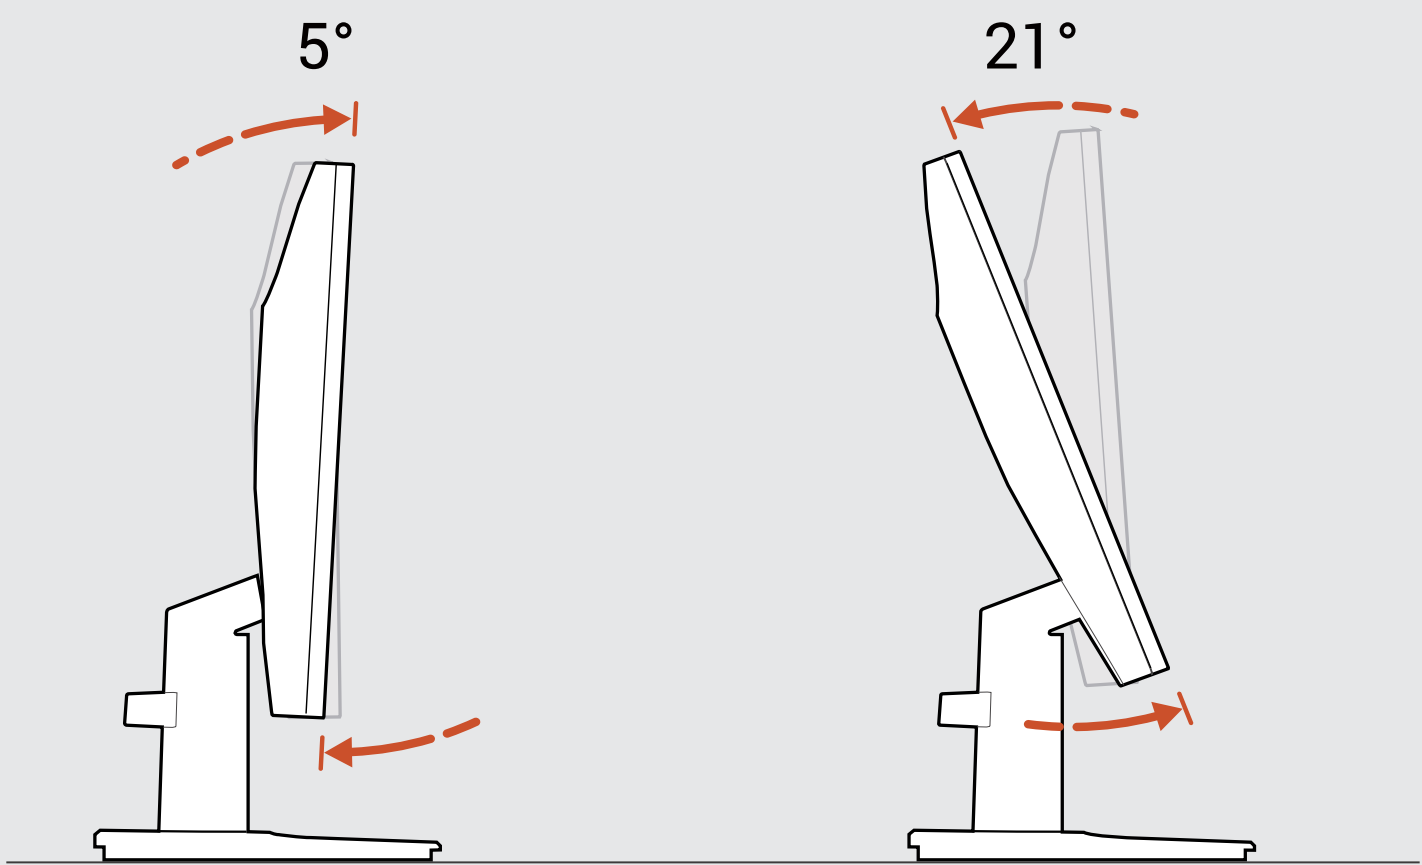

Dell 24 240Hz Monitor SE2426HG

Dell 27 240Hz Monitor SE2726HG

Quick Start Guide

1

3

2

[Dell.com/support/SE2426HG](https://Dell.com/support/SE2426HG)  
[Dell.com/support/SE2726HG](https://Dell.com/support/SE2726HG)