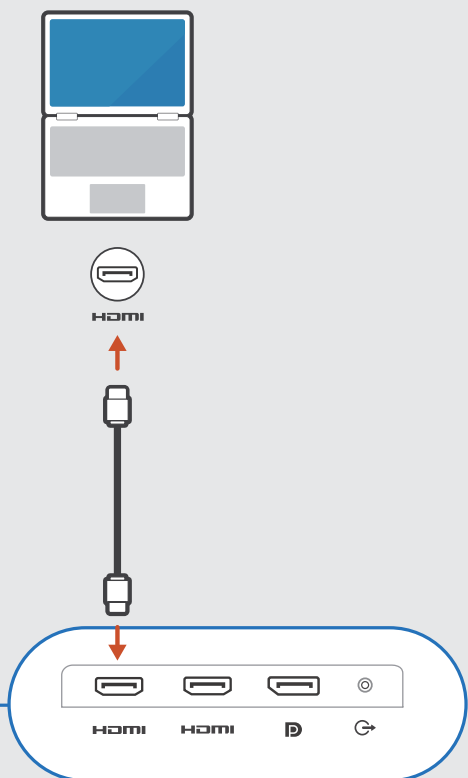

Dell 24 240Hz Monitor SE2426HG

Dell 27 240Hz Monitor SE2726HG

Quick Start Guide

1

3

2

[Dell.com/support/SE2426HG](https://Dell.com/support/SE2426HG)  
[Dell.com/support/SE2726HG](https://Dell.com/support/SE2726HG)