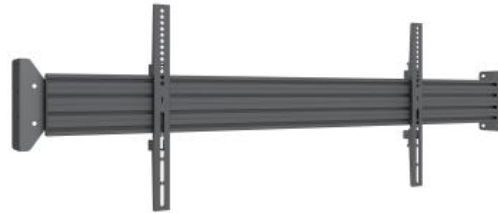

Ready when you are

M Wallmount Pro MBWW1U Fixed Black, 125cm

Article: 7 350 073 737 826

M Wallmount Pro MBWW1U Fixed Black, 125cm - Wall to wall mount for LCD display, steel, 1 screen, single side, fixed, VESA Max 800x400 - screen size: 32"-55" - black

Product category: PRO SERIES

Specification

M Wallmount Pro MBWW1U Fixed Black, 125cm

Article No:	7 350 073 737 826
For screen size:	32"-55"
Type:	Single Side MBWW1U
Universal & VESA standard:	100x100,200x100, 200x200,200x400,400x200,400x400,600x400,800x400
Material:	Steel, Aluminum, Plastic
Color:	Black
Surface Finish:	Powder coating
Weight:	4.5 kg
Measurements	125.2 x 19.1 x 11cm
Max Load:	30 kg per screen
Tilt:	No
Swivel:	No
Height:	10mm height adjustment
Cable Management:	Yes
Options:	M Pro Series Parts
Certifications:	NA
Warranty:	5 years