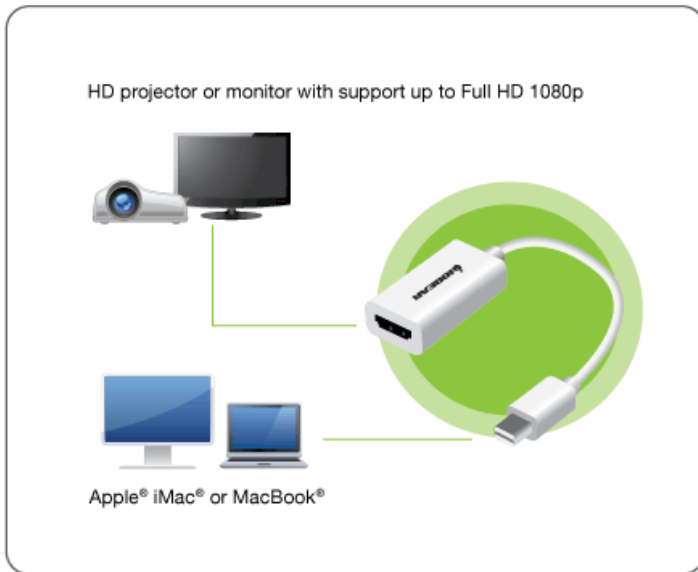

GMDPHDW6

Mini DisplayPort to HDMI Adapter Cable

Mini DisplayPort to HDMI

IOGEAR's Mini DisplayPort to HDMI adapter allows you to connect your Mini DisplayPort or Thunderbolt® enabled Apple® MacBook®, MacBook Pro®, MacBook Air®, iMac® or Microsoft Surface™ to an external HDMI based projector or display. IOGEAR's Mini DisplayPort to HDMI adapter is great for use in an office or home setting when you want to display content from your Mini DisplayPort enabled devices on a large HDTV or HD projector.

High Resolution Video

IOGEAR's Mini DisplayPort to HDMI adapter supports the DisplayPort 1.1a standard, giving you the ability to send high resolution video up to 1920x1200 to your external HDMI display or projector.

Audio Pass-Through Support

IOGEAR's Mini DisplayPort to HDMI adapter supports audio pass through, eliminating the need for additional cabling to get audio signals from your Mini DisplayPort device to your HDTV or projector.

- Converts your Mini DisplayPort to HD so you can connect to a HD projector, TV or monitor.
- Works with Apple® iMac® or MacBook®
- Compliant with Mini DisplayPort Specification 1.1a for both 1.62 Gbps and 2.7 Gbps
- Support full Mini DisplayPort link tracking
- Supported resolutions:
 - Full HD 1080p
 - 1920x1200
- Compliant with HDMI up to 2.25Gbps
- Support interrupt request output for expansion function
- Supports Deep Sleep Mode (suspend mode)