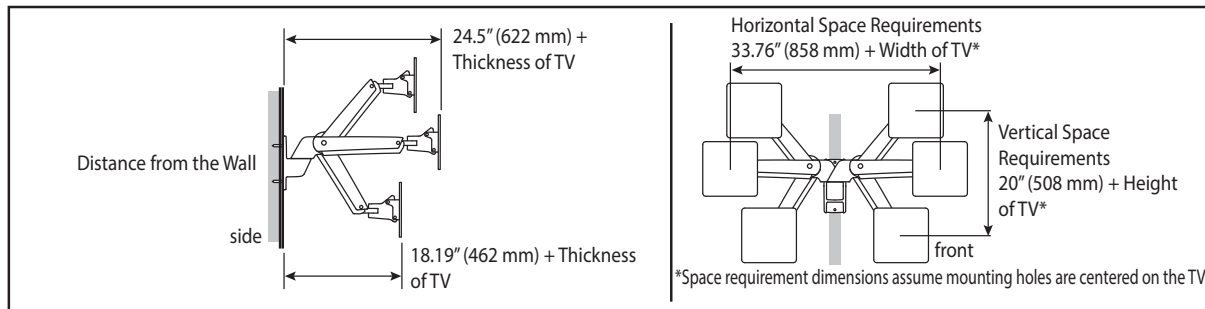

ergotron®

© 2013 Ergotron, Inc. rev. 10/07/2019 DIM-interactHD Content is subject to change without notification

**Americas Sales and
Corporate Headquarter**

St. Paul, MN USA
(800) 888-8458
+1-651-681-7600
www.ergotron.com
sales@ergotron.com

EMEA Sales

Amersfoort, The Netherlands
+31 33 45 45 600
www.ergotron.com
info.eu@ergotron.com

APAC Sales

Tokyo, Japan
www.ergotron.com
apacustomerservice@ergotron.com

Worldwide OEM Sales

www.ergotron.com
info.oem@ergotron.com