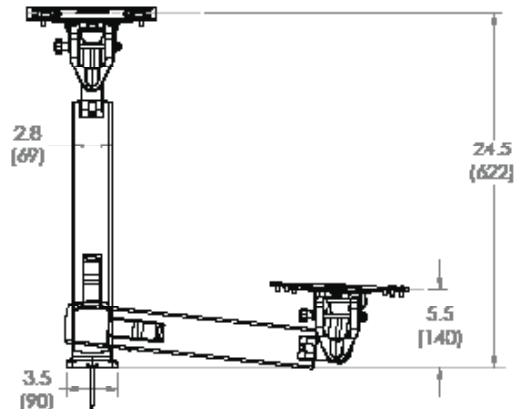

Interactive Arm HD

Dimensions

Wall Mount Bracket

Stud mounting:
M8 x 80mm or 5/16" x 3"
and flat washer 8mm or
5/16" (2 places)

Range of Motion

Weight Capacity

© 2013 Ergotron, Inc. rev. 10/07/2019 DIM-interactHD Content is subject to change without notification