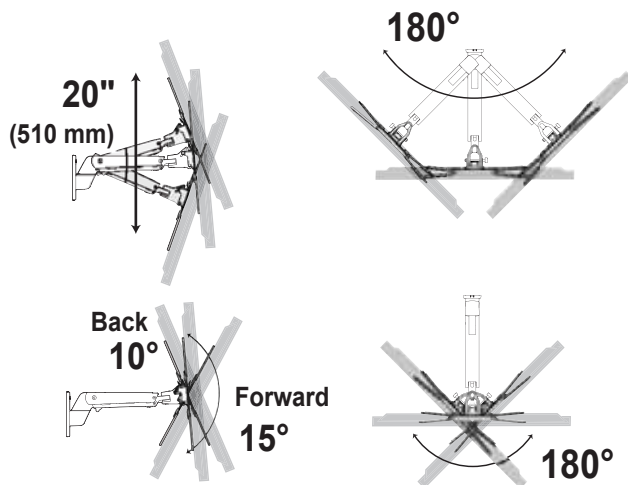

Interactive Arm HD

Dimensions

Wall Mount Bracket

Stud mounting:
M8 x 80mm or 5/16" x 3"
and flat washer 8mm or
5/16" (2 places)

Range of Motion

Weight Capacity

© 2013 Ergotron, Inc. rev. 10/07/2019 DIM-interactHD Content is subject to change without notification