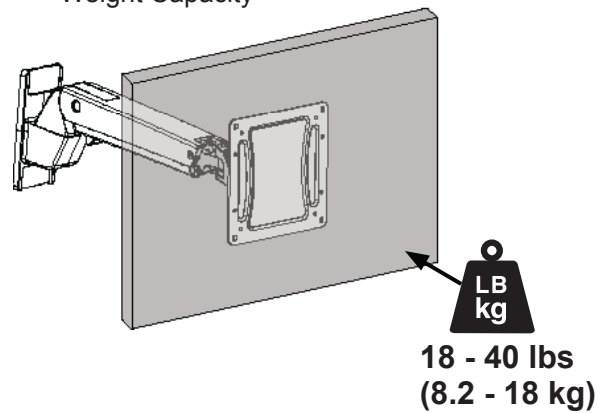

Interactive Arm HD

Dimensions

Wall Mount Bracket

Stud mounting:
M8 x 80mm or 5/16" x 3"
and flat washer 8mm or
5/16" (2 places)

Range of Motion

Weight Capacity

© 2013 Ergotron, Inc. rev. 10/07/2019 DIM-interactHD Content is subject to change without notification