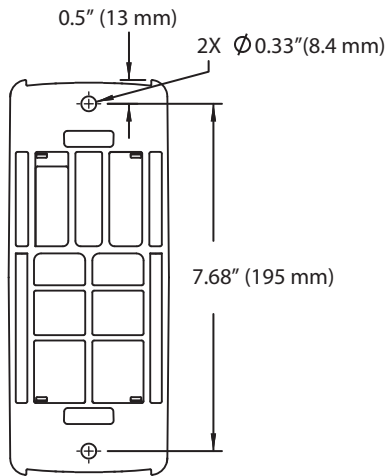

Interactive Arm HD

Dimensions

Wall Mount Bracket

Stud mounting:
M8 x 80mm or 5/16" x 3"
and flat washer 8mm or
5/16" (2 places)

Range of Motion

Weight Capacity

© 2013 Ergotron, Inc. rev. 10/07/2019 DIM-interactHD Content is subject to change without notification