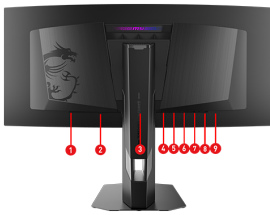

USB Type-C Power Delivery 98W

Built-in an USB Type-C connection with 98W power delivery allows you to effortlessly connect to and charge your devices.

Dimension with Stand (W x D x H)	812.83 x 228.3 x 543.08 mm (32 x 8.9 x 21.3 inch)
Dimension without Stand (W x D x H)	812.83 x 118.54 x 371.9 mm (32 x 4.6 x 14.6 inch)
Weight (NW / GW)	7.77 kg (17.13 lbs) / 13.49 kg (29.7 lbs)
Carton Dimension (W X D X H)	995 x 200 x 505 mm (39.1 x 7.87 x 19.8 inch)
Accessories	1x HDMI™ Cable (2.1) 1x DisplayPort Cable (2.1a) 1x USB Type-B to A Cable 1x Power Cord (C13) 1x Quick Guide 4x VESA Wall Mount Screw 1x Fiber Cloth, 1x Color Report
Note	HDMI™: 3440 x 1440 (Up to 360Hz) DisplayPort: 3440 x 1440 (Up to 360Hz) Type-C: 3440 x 1440 (Up to 360Hz) Support: HDMI™ CEC, KVM, PIP/PBP
Warranty	3 years (including panel burn-in)

CONNECTIONS

1. Kensington Lock
2. AC-in
3. 5-way Joystick Navigator
4. Headphone-out
5. 2x HDMI™ 2.1 (UWQHD@360Hz)
6. DisplayPort 2.1a (UHBR13.5)
7. Type-C (DP alt.) w/ 98W PD
8. USB 2.0 Type-B
9. 2x USB 2.0 Type-A