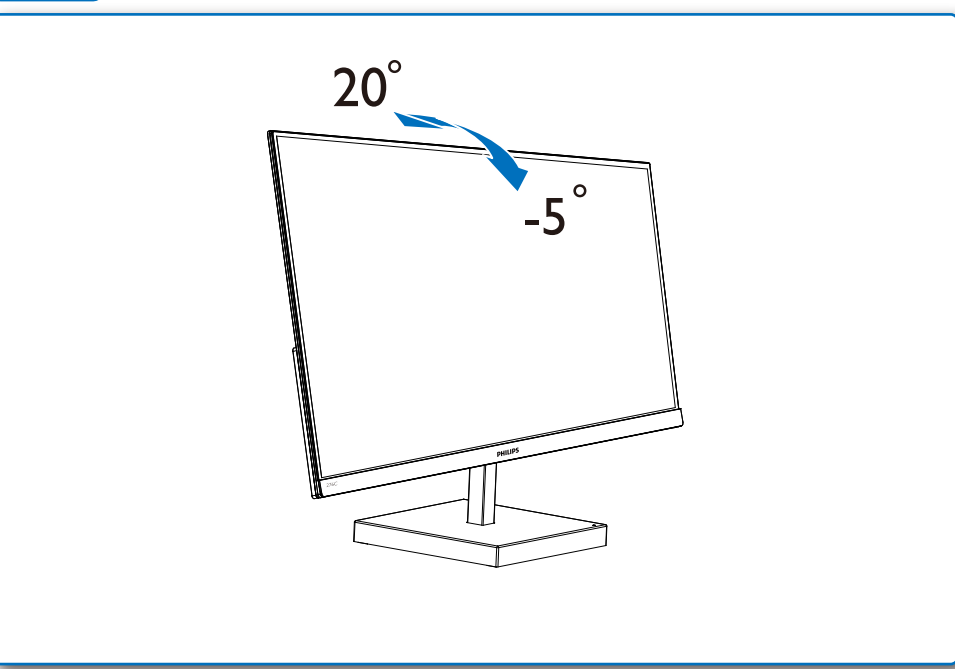

- **EN Need help?**
  Online help: www.philips.com/support
  Go to above online help for the latest SmartControl software.
- **FR Besoin d'Aide ?**
  Aide en ligne: www.philips.com/support
  Rendez-vous sur l'assistance en ligne mentionnée ci-dessus pour obtenir le logiciel SmartControl le plus récent.
- **ES ¿Necesita ayuda?**
  Ayuda en línea: www.philips.com/support
  Vaya a la ayuda en línea de arriba para obtener el software SmartControl más actualizado.
- **DE Benötigen Sie Hilfe?**
  Online-Hilfe: www.philips.com/support
  Rufen Sie für die aktuellste SmartControl-Software die obige Online-Hilfe auf.
- **IT Avete bisogno di aiuto?**
  Guida in linea: www.philips.com/support
  Accedere alla guida online di cui sopra per il software SmartControl più recente.
- **BR Precisa ajuda?**
  Ajuda online: www.philips.com/support
  Vá para a ajuda on-line acima para obter o software SmartControl mais recente.
- **KO 도움이 필요하신가요?**
  온라인 도움말: www.philips.com/support
  온라인 도움말의 최신 SmartControl 소프트웨어로 이동하십시오.
- **SC 需要帮助?**
  在线帮助: www.philips.com/support
  有关最新SmartControl软件, 请转到上面的线上帮助。
- **UK Потреbujete dopomogy!**
  Патричка он-лайн: www.philips.com/support
  Найновіше ПЗ SmartControl подано вище у "Допомога онлайн".
- **RU Нужна помощь?**
  Интерактивная справка: www.philips.com/support
  Вспользуйтесь приведенной выше интерактивной справкой к новейшему ПО SmartControl.
- **TR Yardıma ihtiyacınız var mı?**
  Online yardım: www.philips.com/support
  En son SmartControl yazılımı için yukarıdaki çevrimiçi yardma gidin.
- **HI क्या सहायता की जरूरत है?**
  ऑनलाइन सहायता: www.philips.com/support
  नवीनतम SmartControl सॉफ्टवेयर के लिए ऊपर बताए गए ऑनलाइन सहायता पर जाओ।
- **AR هل تريد المساعدة؟**
  www.philips.com/support
  للمساعدة عبر الإنترنت، انتقل إلى التعليمات عبر الإنترنت أعلاه للحصول على أحدث إصدار من SmartControl.
- **JP ヘルプが必要ですか?**
  オンラインヘルプ: www.philips.com/support
  最新のSmartControlソフトウェアについては、上記オンラインヘルプにアクセスしてください。

Version: M8276CQ1L
2019 © TOP Victory Investment Ltd. All rights reserved.
This product has been manufactured by and is sold under the responsibility of Top Victory Investments Ltd., and Top Victory Investments Ltd. is the warrantor in relation to this product. Philips and the Philips Shield Emblem are registered trademarks of Koninklijke Philips N.V. and are used under license.
Specifications are subject to change without notice.
www.philips.com

HDMI
HDMI trademark and related patents on technologies belong to their respective owners.

Printed in China

F41G27M181316A----

PHILIPS
Moda
276C8