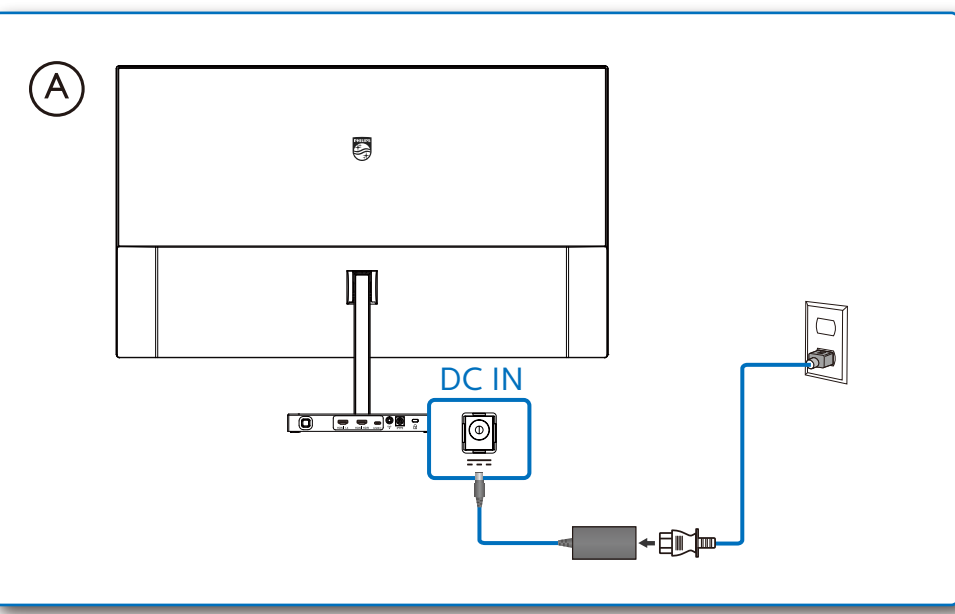

# Quick Start

Register your product and get support at  
[www.philips.com/welcome](http://www.philips.com/welcome)

AC/DC Adapter \* CD \* HDMI \* USB-C

\* Different according to region.  
Display design may differ from those illustrated.

1

2

**B**

PIP: A (main) ↔ B (main)

PBP: A (main) ↔ B (main)

3

Brightness - + 70

Input: HDMI 1.4, HDMI 2.0, USB C