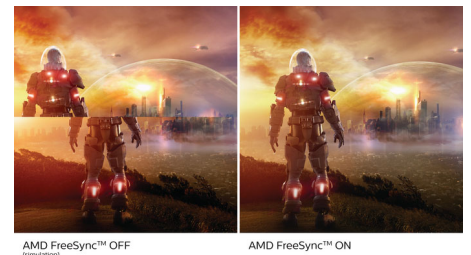

Ultra-smooth gaming

Gaming shouldn't be a choice between choppy gameplay or broken frames. With the new Philips monitor it doesn't have to be. Get fluid, artifact-free performance at virtually any framerate with AMD FreeSync™ technology, smooth quick refresh and ultra-fast response time.

reddot award 2018
winner

Red Dot Design Award

Red Dot stands for belonging to the best in design and business
The design communicates the promise of innovation through very thin panel and minimal stand archetype allowing the monitor to blend seamlessly into the home.

Zero Bezel

UltraSlim

USB-C

Quad HD

IPS
Wide Viewing
Angle

Ultra Wide-Color

HDR

HDMI™
HIGH DEFINITION MULTIMEDIA INTERFACE