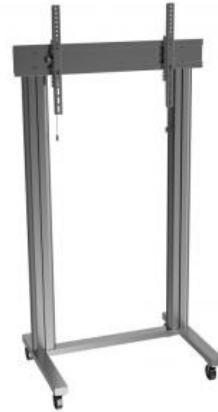

Ready when you are

M Public Display Stand 210 Dual Pillar Wheelbase Black

Article: 7 350 073 732 753

Multibrackets M Display Stand 210 Dual Pillar Wheelbase
- Stand for LCD / plasma panel - aluminum - black -
screen size: 70" - 110" - mounting interface: up to 1200 x
600 mm - wheel-standing

Product category: FLOORSTANDS

Specification

M Display Stand 210 Dual Pillar Wheelbase Black

For screen size:	70-110"
VESA standard:	Max 1200x600 mm
Article No:	7 350 073 732 753
Size in mm: (WxDxH)	1190x650x2100 mm
Adjustable height:	Yes
Weight:	50 kg
Colour:	Black
Max load:	125 kg
DVD Shelf / Camera holder:	Optional
Power rail 220V:	No
Package size:	2150 x 670 x 120mm
Warranty:	5 years

Retail Package Specification

Package Parcels:	2 pcs
Package Measurements:	198 x 24.5 x 33.5 cm & 115 x 87.5 x 8cm, 36.2+20.22kg
Package Weight:	56.42 kg

The content of this specification is subject to change without further notice. Always visit our web for the latest updated specifications. <https://products.multibrackets.com/>