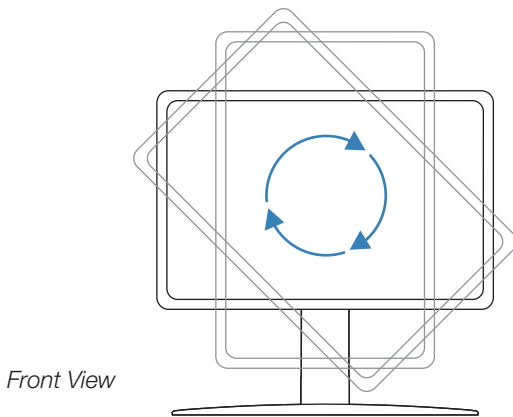

Neo-Flex™ Widescreen Lift Stand

Front View

Side View

Top View

Front View

Side View

Top View

Front View

Notes:

- Maximum Weight 36 lbs (16.3 kg).
- For 90° rotation at 0° tilt bezel size must not exceed 27" (685 mm)