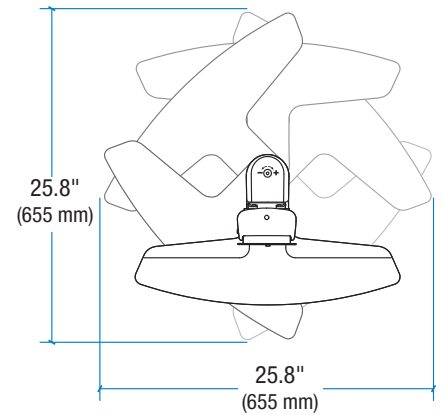

Neo-Flex™ Widescreen Lift Stand

Front View

Side View

Top View

Front View

Side View

Top View

Front View

Notes:

- Maximum Weight 36 lbs (16.3 kg).
- For 90° rotation at 0° tilt bezel size must not exceed 27" (685 mm)