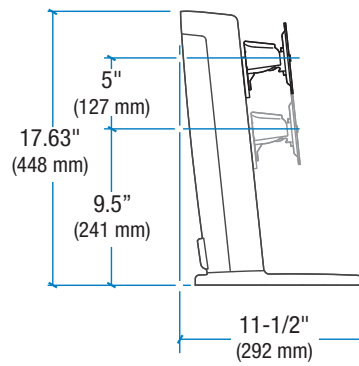

Neo-Flex™ Widescreen Lift Stand

Front View

Side View

Top View

Front View

Side View

Top View

Front View

Notes:

- Maximum Weight 36 lbs (16.3 kg).
- For 90° rotation at 0° tilt bezel size must not exceed 27" (685 mm)