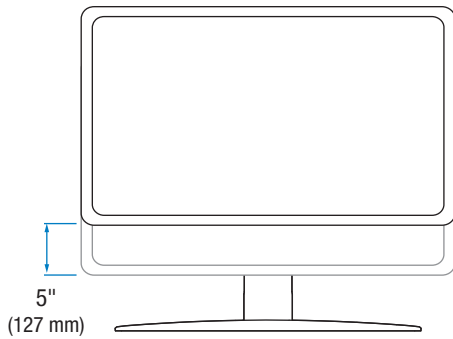

Neo-Flex™ Widescreen Lift Stand

Front View

Side View

Top View

Front View

Side View

Top View

Front View

Notes:

- Maximum Weight 36 lbs (16.3 kg).
- For 90° rotation at 0° tilt bezel size must not exceed 27" (685 mm)