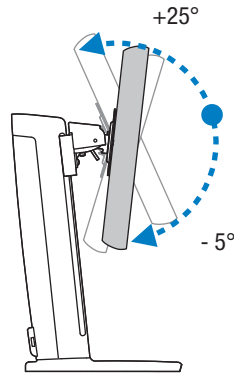

Neo-Flex™ Widescreen Lift Stand

Front View

Side View

Top View

Front View

Side View

Top View

Front View

Notes:

- Maximum Weight 36 lbs (16.3 kg).
- For 90° rotation at 0° tilt bezel size must not exceed 27" (685 mm)