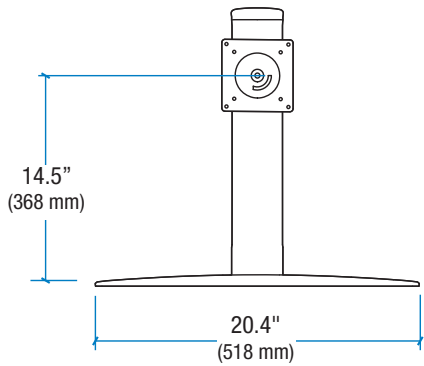

Neo-Flex™ Widescreen Lift Stand

Front View

Side View

Top View

Front View

Side View

Top View

Front View

Notes:

- Maximum Weight 36 lbs (16.3 kg).
- For 90° rotation at 0° tilt bezel size must not exceed 27" (685 mm)