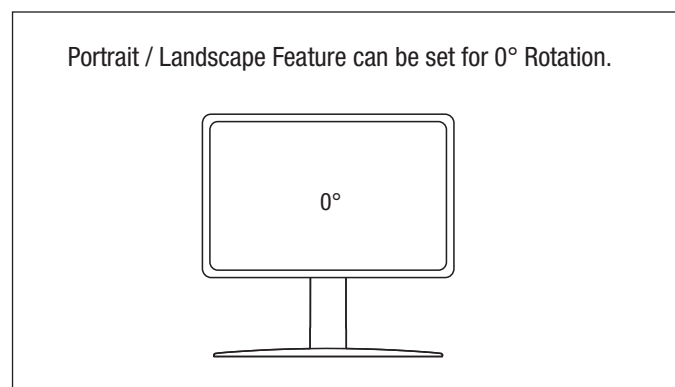

Notes:

- Maximum Weight 36 lbs (16.3 kg).
- For 90° rotation at 0° tilt bezel size must not exceed 27" (685 mm)