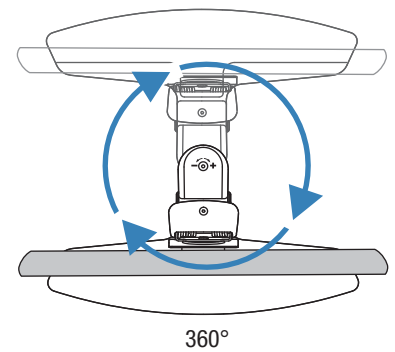

Neo-Flex™ Widescreen Lift Stand

Front View

Side View

Top View

Front View

Side View

Top View

Front View

Notes:

- Maximum Weight 36 lbs (16.3 kg).
- For 90° rotation at 0° tilt bezel size must not exceed 27" (685 mm)