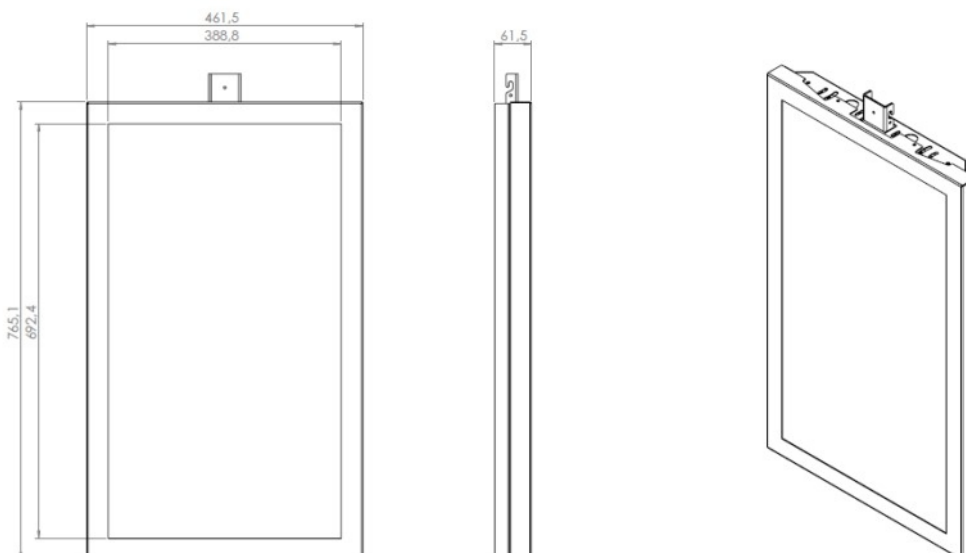

Light up your store window. Our Ceiling casing is designed for information and advertising in store windows and public spaces. With chamfered edges and a clean backside will fit into various environments. No visible cables and easy to install. Create your own style with different colors.

TECHNICAL DRAWING

SPECIFICATION

Features

No visible cables
Cable outlets on top
Covered from side and back
Mounted with Ceiling or Wire

Material options

Powder coated metal

Display options

VESA 200x200 / 300x300 /
400x400