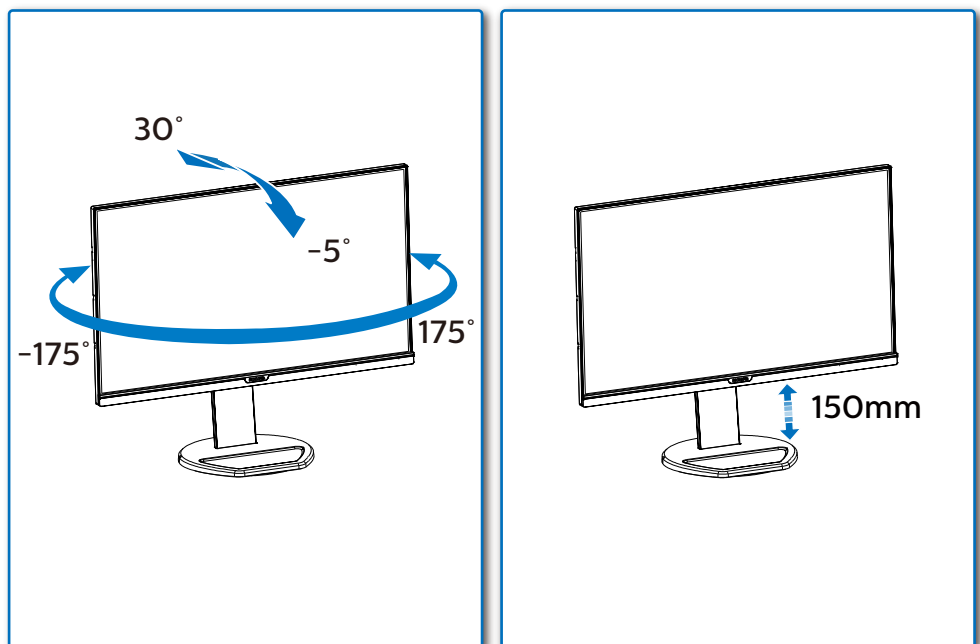

GRAPHIC DEVELOPMENT MMD	
Product name	
Project name	QSG
Project no.	
Finishing	Folded sheet
Scale	1:1
Size Spreads	594 (W) x 210 (H) mm
Size	148.5 (W) x 210 (H) mm
Operator(s)	
Date amended	2018
VERSION No.	13
APPROVAL	
QC Lithographer	
Product Manager	
Date Check	
ARTWORK DOCUMENT	
Paper	80gsm White, woodfree coated
Numbers of colours	2C2C
Spotcolor	
Aftertreatment	
☐	Cropping
☐	Coating
☐	Varnishing
☐	Embossing
☐	Cutterguide
☐	Die-cut
☐	Binding
☐	Glue

5