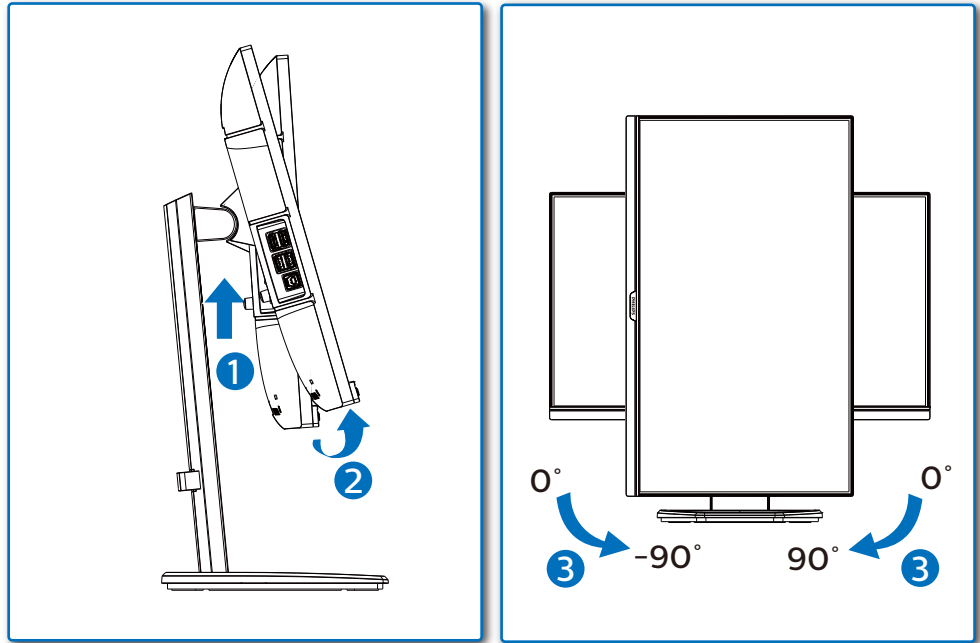

GRAPHIC DEVELOPMENT MMD	
Product name	
Project name	QSG
Project no.	
Finishing	Folded sheet
Scale	1:1
Size Spreads	594 (W) x 210 (H) mm
Size	148.5 (W) x 210 (H) mm
Operator(s)	
Date amended	2018
VERSION No.	13
APPROVAL	
QC Lithographer	
Product Manager	
Date Check	
ARTWORK DOCUMENT	
Paper	80gsm White, woodfree coated
Numbers of colours	2C2C
Spotcolor	
Aftertreatment	
☐	Cropping
☐	Coating
☐	Varnishing
☐	Embossing
☐	Cutterguide
☐	Die-cut
☐	Binding
☐	Glue

5