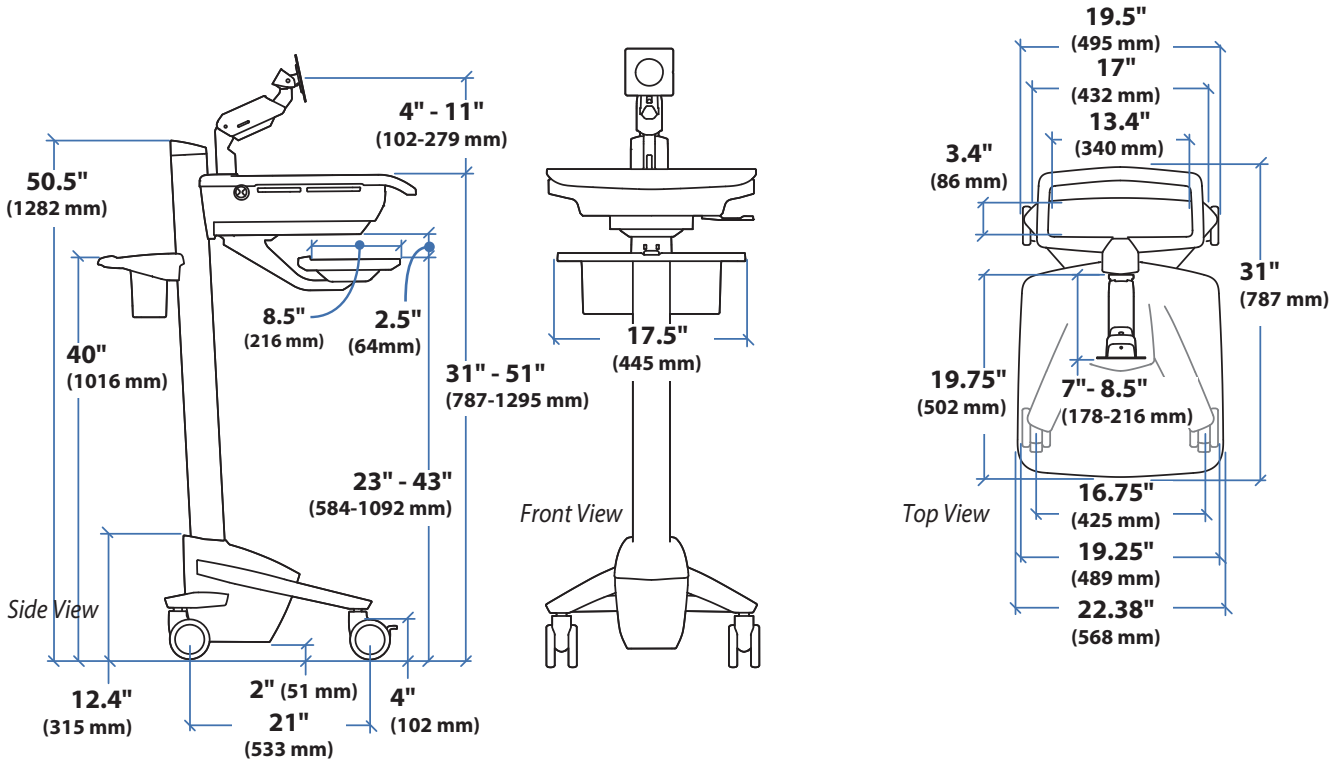

## Dimensions

## CPU Compartment

When figuring dimensions, include mounted accessories, protruding cables and port replicators or docking stations.

© 2014 Ergotron, Inc. rev. 03/28/2022 DIM-SV41Arm Content is subject to change without notification

## Weight Capacity