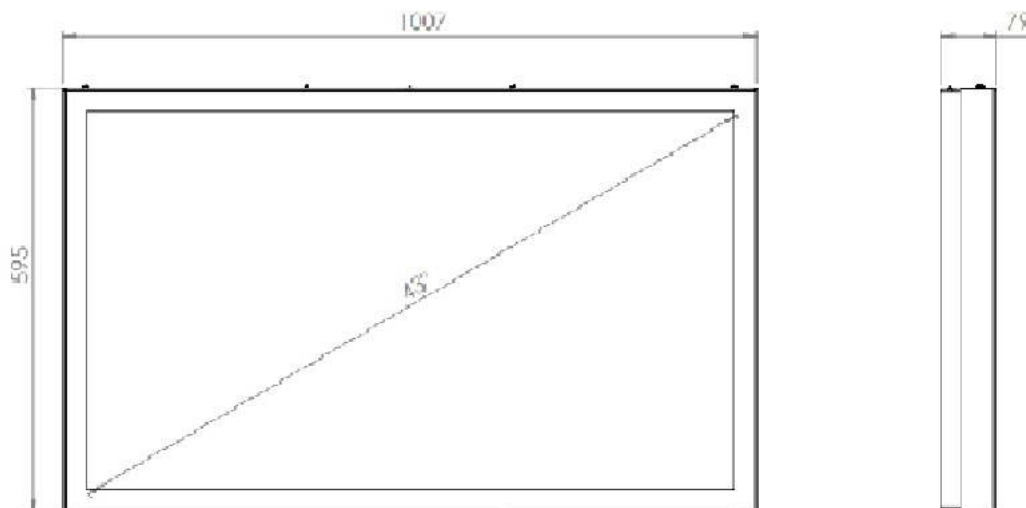

HI-ND WALL CASING PROTECT 43" LANDSCAPE

Our Wall casing Protect use polycarbonate to protect the display. Different models in landscape and portrait mode to allow airflow from top to bottom as only the sides are covered completely to the wall. Space for computer and power plugs inside. Available in black and white as standard but custom and materials like brass and stainless can be ordered upon request.

TECHNICAL DRAWING

SPECIFICATION

Features

No visible cables
Space for computer and powerplugs inside
Covered from sides
Cable outlets on top and bottom
Optimized air ventilation for portrait mode
Wall mount included
Polycarbonate protection

Material options

Powder coated metal

Display options

VESA 200x200 / 300x300

Powder coating colors

Black, RAL 9005str
White, RAL 9003str
Custom color upon request

Part number & Description

WC4300-0101-51 Wall casing, Landscape White, Polycarbonate