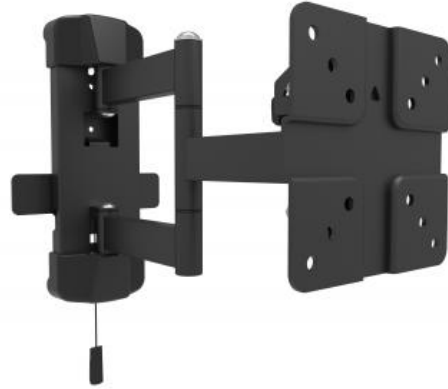

Ready when you are

M VESA Full Motion Outdoor 50/75/100

Article: 7 350 073 737 185

M VESA Full Motion Outdoor 50/75/100 - Wall mount for LCD display - screen size: 26"-42" - max load: 20kg - VESA: 50x50 75x75 100x100 mm - black

Product category: WALLMOUNTS

Specification

M VESA Full Motion Outdoor 50/75/100

Article No:	7 350 073 737 185
Colour:	Black
For screen size:	26"-42"
VESA standard:	50x50, 75x75, 100x100 mm
Max load:	20 kg
Tilt:	-2° ~ +12°
Distance to wall:	67-322 mm
Fixed, tilt, full adjustable:	Full adjustable
Level adjustable:	Yes
Size in mm:	130x180x67 mm (W*H*D)
Weight:	3.8 kg
Cable tie:	Yes, 2pcs
Warranty:	5 years