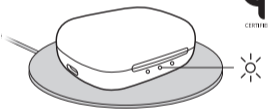

EARBUDS ON

EARBUDS OFF

CORDED CHARGING

WIRELESS QI CHARGING

Charger not included

CHECK BATTERY LEVEL

Green = Battery high

Yellow = Battery low

Red = Battery critical

DOWNLOAD APP

Download Poly Lens App to get the most out of your wireless earbuds.

- Customize swipe features
- Change settings
- Update devices
- View user guide

↓ poly.com/lens

Poly Lens Mobile App
Poly Lens Desktop App