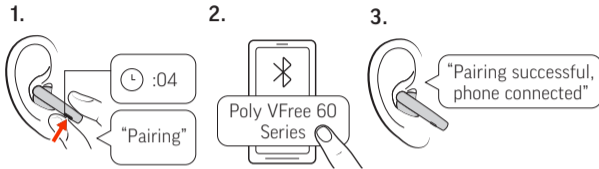

QUICK START

**VOYAGER FREE 60 UC
WITH BASIC CHARGE CASE**

BT700 Bluetooth™ adapter
design may vary

CONTROLS

Button

- Use either earbud

Swipe

- Use either earbud
- Swipe slowly
- Customize in Poly Lens App

Volume

Adjust on paired device

Streaming media only:
swipe earbud

PAIR

Mobile phone

Computer

↓ poly.com/lens

FIT | Rotate the earbuds toward your mouth for optimum fit and sound.