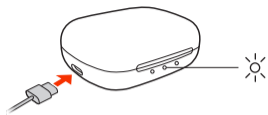

EARBUDS ON

EARBUDS OFF

CORDED CHARGING

WIRELESS QI CHARGING

Charger not included

CHECK BATTERY LEVEL

Green = Battery high

Yellow = Battery low

Red = Battery critical

DOWNLOAD APP

Download Poly Lens App to get the most out of your wireless earbuds.

- Customize swipe features
- Change settings
- Update devices
- View user guide

↓ poly.com/lens

Poly Lens Mobile App
Poly Lens Desktop App