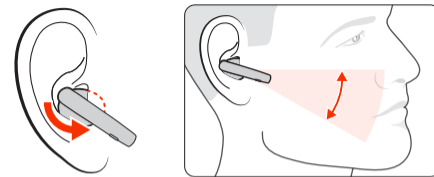

QUICK START

**VOYAGER FREE 60 UC
WITH BASIC CHARGE CASE**

BT700 Bluetooth™ adapter
design may vary

CONTROLS

Button

- Use either earbud

Swipe

- Use either earbud
- Swipe slowly
- Customize in Poly Lens App

Volume

Adjust on paired device

Streaming media only:
swipe earbud

PAIR

Mobile phone

Computer

↓ poly.com/lens

FIT | Rotate the earbuds toward your mouth for optimum fit and sound.