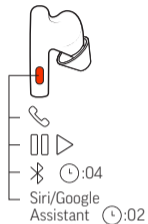

QUICK START

**VOYAGER FREE 60 UC
WITH BASIC CHARGE CASE**

BT700 Bluetooth™ adapter
design may vary

CONTROLS

Button

- Use either earbud

Swipe

- Use either earbud
- Swipe slowly
- Customize in Poly Lens App

Volume

Adjust on paired device

Streaming media only:
swipe earbud

PAIR

Mobile phone

Computer

↓ poly.com/lens

FIT | Rotate the earbuds toward your mouth for optimum fit and sound.