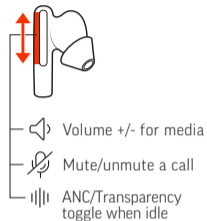

Red = Battery critical

DOWNLOAD APP

Download Poly Lens App to get the most out of your wireless earbuds.

- Customize swipe features
- Change settings
- Update devices
- View user guide

↓ poly.com/lens

Poly Lens Mobile App
Poly Lens Desktop App

QUICK START

**VOYAGER FREE 60 UC
WITH BASIC CHARGE CASE**

BT700 Bluetooth™ adapter
design may vary

CONTROLS

Button

- Use either earbud

Swipe

- Use either earbud
- Swipe slowly
- Customize in Poly Lens App

Volume

Adjust on paired device

Streaming media only:
swipe earbud

PAIR

Mobile phone

Computer

↓ poly.com/lens

FIT | Rotate the earbuds toward your mouth for optimum fit and sound.