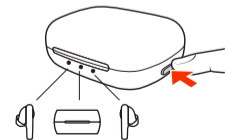

EARBUDS ON

EARBUDS OFF

CORDED CHARGING

WIRELESS QI CHARGING

Charger not included

CHECK BATTERY LEVEL

Green = Battery high

Yellow = Battery low

Red = Battery critical

DOWNLOAD APP

Download Poly Lens App to get the most out of your wireless earbuds.

- Customize swipe features
- Change settings
- Update devices
- View user guide

↓ poly.com/lens

Poly Lens Mobile App
Poly Lens Desktop App

QUICK START

**VOYAGER FREE 60 UC
WITH BASIC CHARGE CASE**

BT700 Bluetooth™ adapter
design may vary

CONTROLS

Button

- Use either earbud

Swipe

- Use either earbud
- Swipe slowly
- Customize in Poly Lens App