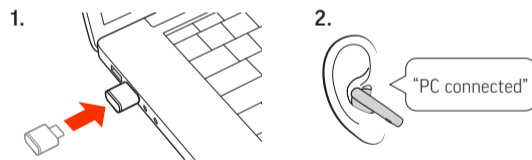

QUICK START

**VOYAGER FREE 60 UC
WITH BASIC CHARGE CASE**

BT700 Bluetooth™ adapter
design may vary

CONTROLS

Button

- Use either earbud

Swipe

- Use either earbud
- Swipe slowly
- Customize in Poly Lens App

Volume

Adjust on paired device

Streaming media only:
swipe earbud

PAIR

Mobile phone

Computer

↓ poly.com/lens

FIT | Rotate the earbuds toward your mouth for optimum fit and sound.