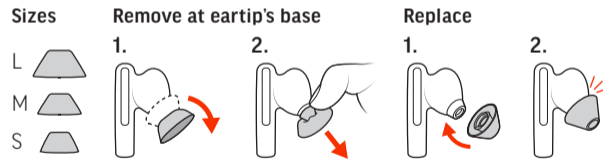

EARTIPS | Select size for comfort and bass response.