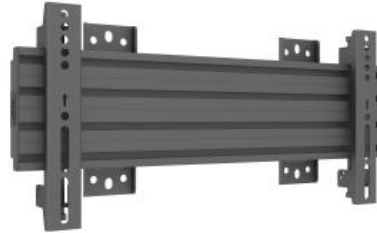

Specification

M Wallmount Pro MBSTH1U 400x200 Fixed Black

Article No:	7 350 073 737 994
For screen size:	Samsung LH37SHFPLBB/EN
Type:	Fixed Wallmount
Universal & VESA standard:	100x100 200x200 400x200
Material:	Steel, Aluminium, Plastic
Color:	Black
Surface Finish:	Powder coating
Weight:	3.5 kg
Measurements	49.2x16x8.6 cm
Max Load:	50kg (TUV30kg) Per screen
Tilt:	No
Swivel:	No
Rotate:	±4°
Cable Management:	Yes
Options:	M Pro Series Parts
Certifications:	CE
Warranty:	5 years

The content of this specification is subject to change without further notice. Always visit our web for the latest updated specifications. <https://products.multibrackets.com/>