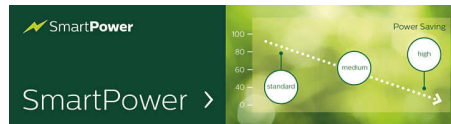

SmartPower

The backlight intensity can be controlled and pre-set by the system to reduce the power consumption by up to 50%, which saves substantially on energy costs.

Place in landscape

Place in landscape or portrait orientation