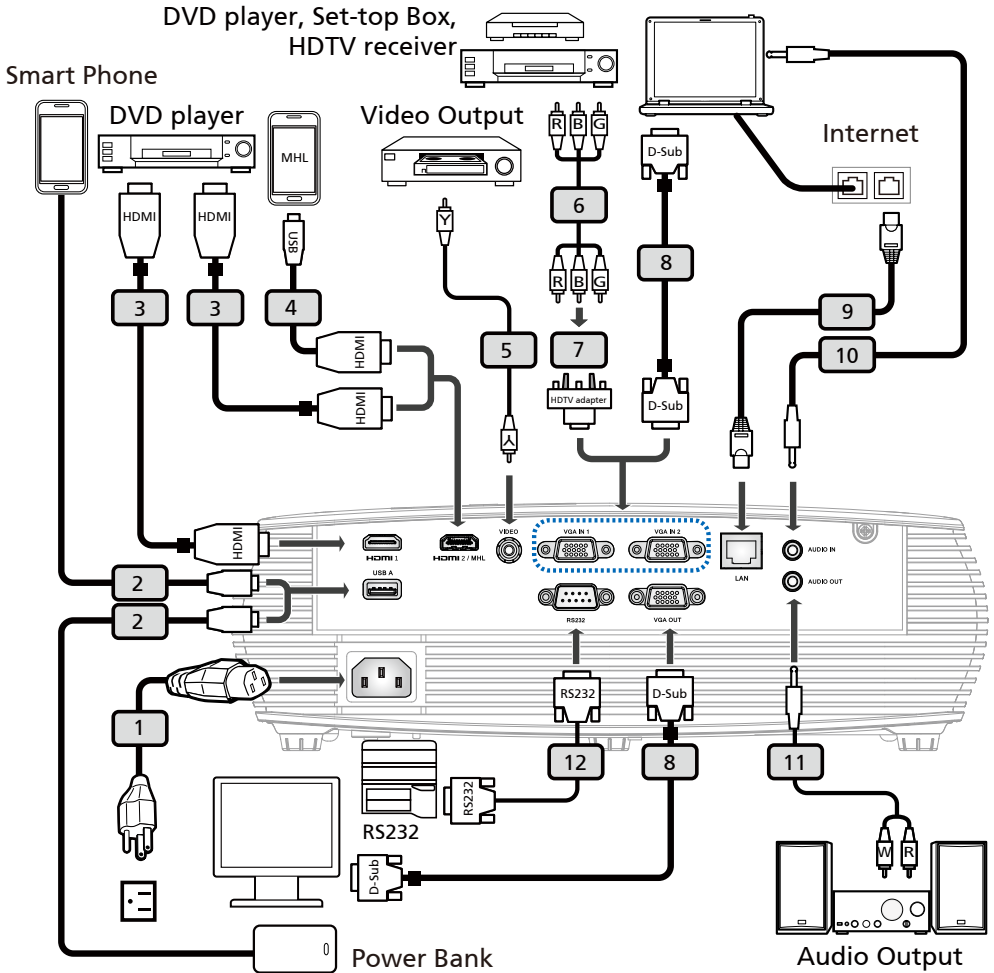

INSTALLATION

Scan to get user's manual

HDMI®
HIGH-DEFINITION MULTIMEDIA INTERFACE

EAC

UA.TR.060

36.7AH02H001-A
P/N:MC.JPH11.003