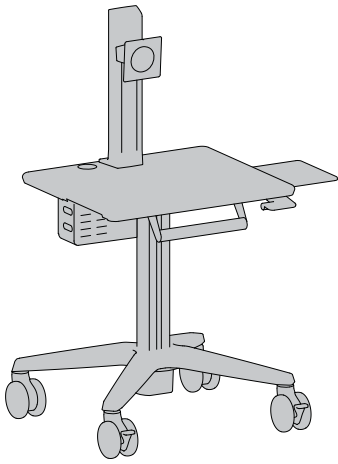

StyleView® Lean WOW™ Cart, SV10

Weight Capacity

Range of Motion

© 2017 Ergotron, Inc. rev. 02/11/2022 DIM-SVLeanWOW Content is subject to change without notification

Americas Sales and Corporate Headquarter