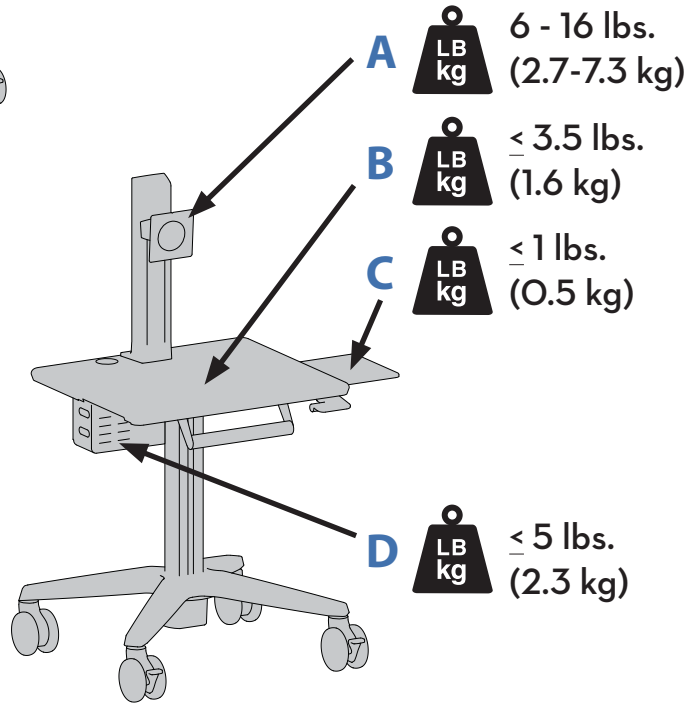

StyleView® Lean WOW™ Cart, SV10

Dimensions

© 2017 Ergotron, Inc. rev. 02/11/2022 DIM-SVLeanWOW Content is subject to change without notification

Americas Sales and Corporate Headquarter

St. Paul, MN USA
 (800) 888-8458
 +1-651-681-7600
 www.ergotron.com
 insidesales@ergotron.com

StyleView® Lean WOW™ Cart, SV10

Weight Capacity

Range of Motion

© 2017 Ergotron, Inc. rev. 02/11/2022 DIM-SVLeanWOW Content is subject to change without notification

Americas Sales and Corporate Headquarter