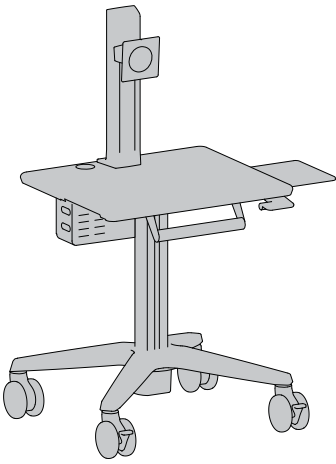

StyleView® Lean WOW™ Cart, SV10

Dimensions

Side View

© 2017 Ergotron, Inc. rev. 02/11/2022 DIM-SVLeanWOW Content is subject to change without notification

Americas Sales and Corporate Headquarter	EMEA Sales	APAC Sales	Worldwide OEM Sales
St. Paul, MN USA (800) 888-8458 +1-651-681-7600 www.ergotron.com insidesales@ergotron.com	Amersfoort, The Netherlands +31 33 45 45 600 www.ergotron.com info.eu@ergotron.com	Sydney, Australia www.ergotron.com apaccustomerservice@ergotron.com	www.ergotron.com info.oem@ergotron.com

StyleView® Lean WOW™ Cart, SV10

Dimensions

© 2017 Ergotron, Inc. rev. 02/11/2022 DIM-SVLeanWOW Content is subject to change without notification

Americas Sales and Corporate Headquarter

St. Paul, MN USA
 (800) 888-8458
 +1-651-681-7600
 www.ergotron.com
 insidesales@ergotron.com