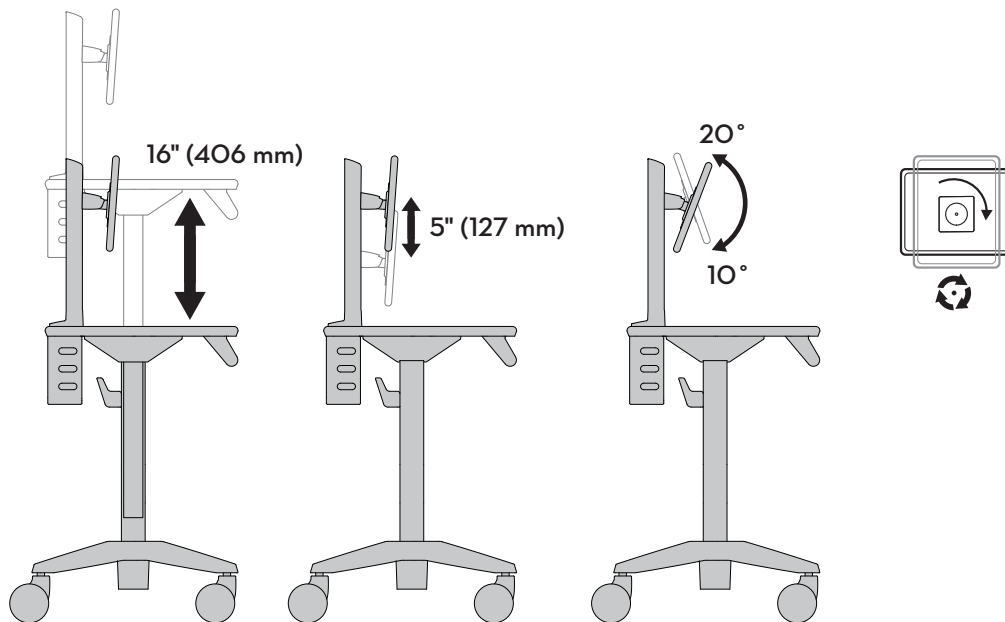

StyleView® Lean WOW™ Cart, SV10

Dimensions

© 2017 Ergotron, Inc. rev. 02/11/2022 DIM-SVLeanWOW Content is subject to change without notification

Americas Sales and Corporate Headquarter

St. Paul, MN USA
 (800) 888-8458
 +1-651-681-7600
 www.ergotron.com
 insidesales@ergotron.com

StyleView® Lean WOW™ Cart, SV10

Weight Capacity

Range of Motion

© 2017 Ergotron, Inc. rev. 02/11/2022 DIM-SVLeanWOW Content is subject to change without notification

Americas Sales and Corporate Headquarter