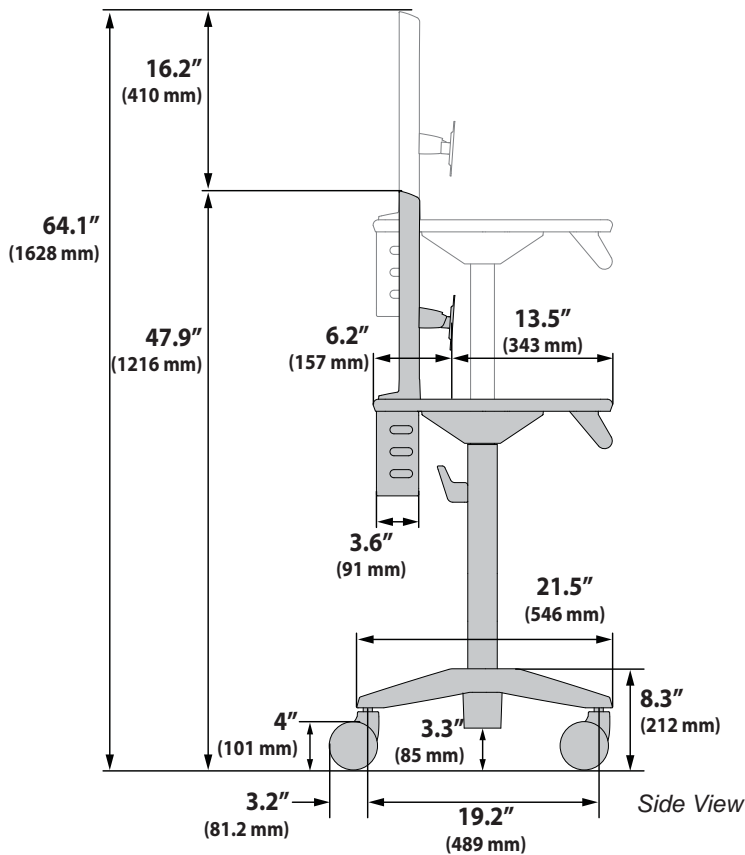

StyleView® Lean WOW™ Cart, SV10

Dimensions

Side View

© 2017 Ergotron, Inc. rev. 02/11/2022 DIM-SVLeanWOW Content is subject to change without notification

Americas Sales and Corporate Headquarter	EMEA Sales	APAC Sales	Worldwide OEM Sales
St. Paul, MN USA (800) 888-8458 +1-651-681-7600 www.ergotron.com insidesales@ergotron.com	Amersfoort, The Netherlands +31 33 45 45 600 www.ergotron.com info.eu@ergotron.com	Sydney, Australia www.ergotron.com apaccustomerservice@ergotron.com	www.ergotron.com info.oem@ergotron.com

StyleView® Lean WOW™ Cart, SV10

Dimensions

© 2017 Ergotron, Inc. rev. 02/11/2022 DIM-SVLeanWOW Content is subject to change without notification

Americas Sales and Corporate Headquarter

St. Paul, MN USA
 (800) 888-8458
 +1-651-681-7600
 www.ergotron.com
 insidesales@ergotron.com

StyleView® Lean WOW™ Cart, SV10

Weight Capacity

Range of Motion

© 2017 Ergotron, Inc. rev. 02/11/2022 DIM-SVLeanWOW Content is subject to change without notification

Americas Sales and Corporate Headquarter