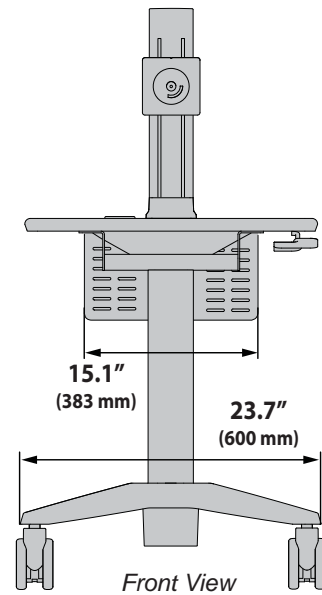

StyleView® Lean WOW™ Cart, SV10

Dimensions

Side View

© 2017 Ergotron, Inc. rev. 02/11/2022 DIM-SVLeanWOW Content is subject to change without notification

Americas Sales and Corporate Headquarter	EMEA Sales	APAC Sales	Worldwide OEM Sales
St. Paul, MN USA (800) 888-8458 +1-651-681-7600 www.ergotron.com insidesales@ergotron.com	Amersfoort, The Netherlands +31 33 45 45 600 www.ergotron.com info.eu@ergotron.com	Sydney, Australia www.ergotron.com apaccustomerservice@ergotron.com	www.ergotron.com info.oem@ergotron.com

StyleView® Lean WOW™ Cart, SV10

Dimensions

© 2017 Ergotron, Inc. rev. 02/11/2022 DIM-SVLeanWOW Content is subject to change without notification

Americas Sales and Corporate Headquarter

St. Paul, MN USA
 (800) 888-8458
 +1-651-681-7600
 www.ergotron.com
 insidesales@ergotron.com