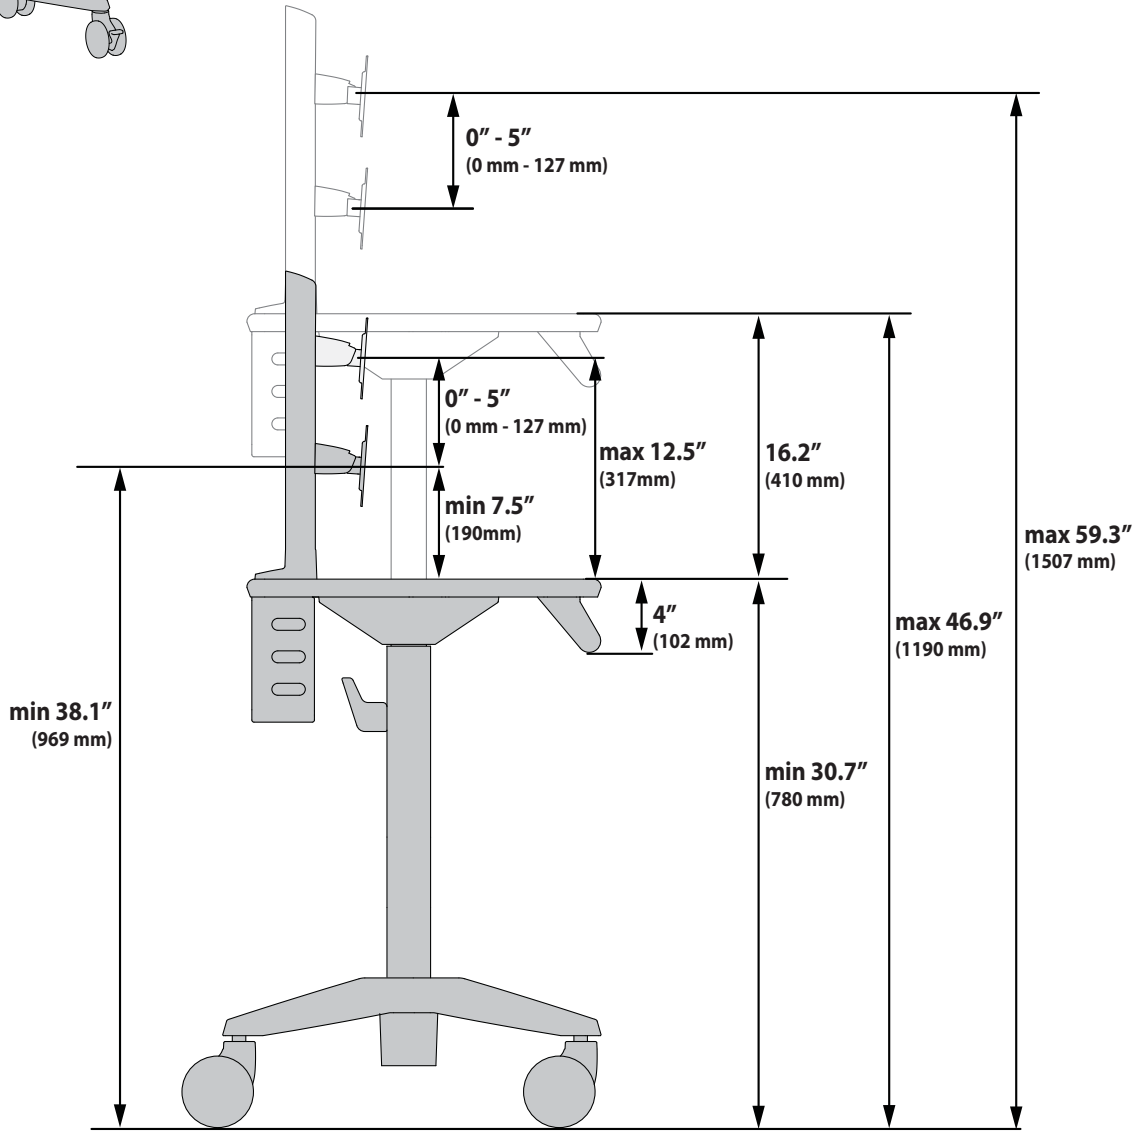

StyleView® Lean WOW™ Cart, SV10

Dimensions

Side View

© 2017 Ergotron, Inc. rev. 02/11/2022 DIM-SVLeanWOW Content is subject to change without notification

Americas Sales and Corporate Headquarter	EMEA Sales	APAC Sales	Worldwide OEM Sales
St. Paul, MN USA (800) 888-8458 +1-651-681-7600 www.ergotron.com insidesales@ergotron.com	Amersfoort, The Netherlands +31 33 45 45 600 www.ergotron.com info.eu@ergotron.com	Sydney, Australia www.ergotron.com apaccustomerservice@ergotron.com	www.ergotron.com info.oem@ergotron.com

StyleView® Lean WOW™ Cart, SV10

Dimensions

© 2017 Ergotron, Inc. rev. 02/11/2022 DIM-SVLeanWOW Content is subject to change without notification

Americas Sales and Corporate Headquarter

St. Paul, MN USA
 (800) 888-8458
 +1-651-681-7600
 www.ergotron.com
 insidesales@ergotron.com

StyleView® Lean WOW™ Cart, SV10

Weight Capacity

Range of Motion

© 2017 Ergotron, Inc. rev. 02/11/2022 DIM-SVLeanWOW Content is subject to change without notification

Americas Sales and Corporate Headquarter