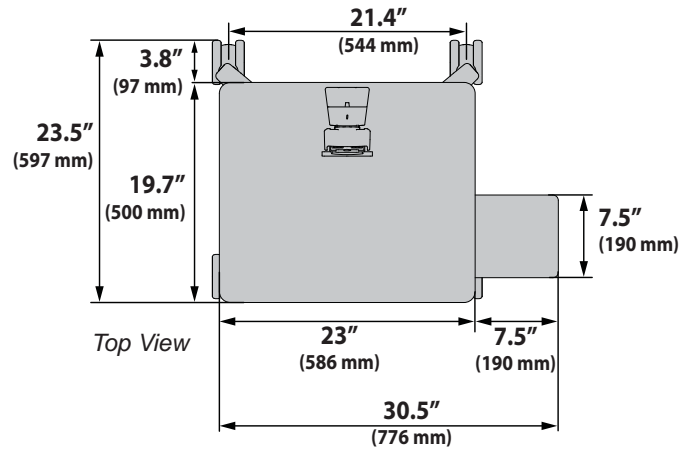

StyleView® Lean WOW™ Cart, SV10

Dimensions

Side View

© 2017 Ergotron, Inc. rev. 02/11/2022 DIM-SVLeanWOW Content is subject to change without notification

Americas Sales and Corporate Headquarter	EMEA Sales	APAC Sales	Worldwide OEM Sales
St. Paul, MN USA (800) 888-8458 +1-651-681-7600 www.ergotron.com insidesales@ergotron.com	Amersfoort, The Netherlands +31 33 45 45 600 www.ergotron.com info.eu@ergotron.com	Sydney, Australia www.ergotron.com apaccustomerservice@ergotron.com	www.ergotron.com info.oem@ergotron.com

StyleView® Lean WOW™ Cart, SV10

Dimensions

© 2017 Ergotron, Inc. rev. 02/11/2022 DIM-SVLeanWOW Content is subject to change without notification

Americas Sales and Corporate Headquarter

St. Paul, MN USA
 (800) 888-8458
 +1-651-681-7600
 www.ergotron.com
 insidesales@ergotron.com

StyleView® Lean WOW™ Cart, SV10

Weight Capacity

Range of Motion

© 2017 Ergotron, Inc. rev. 02/11/2022 DIM-SVLeanWOW Content is subject to change without notification

Americas Sales and Corporate Headquarter