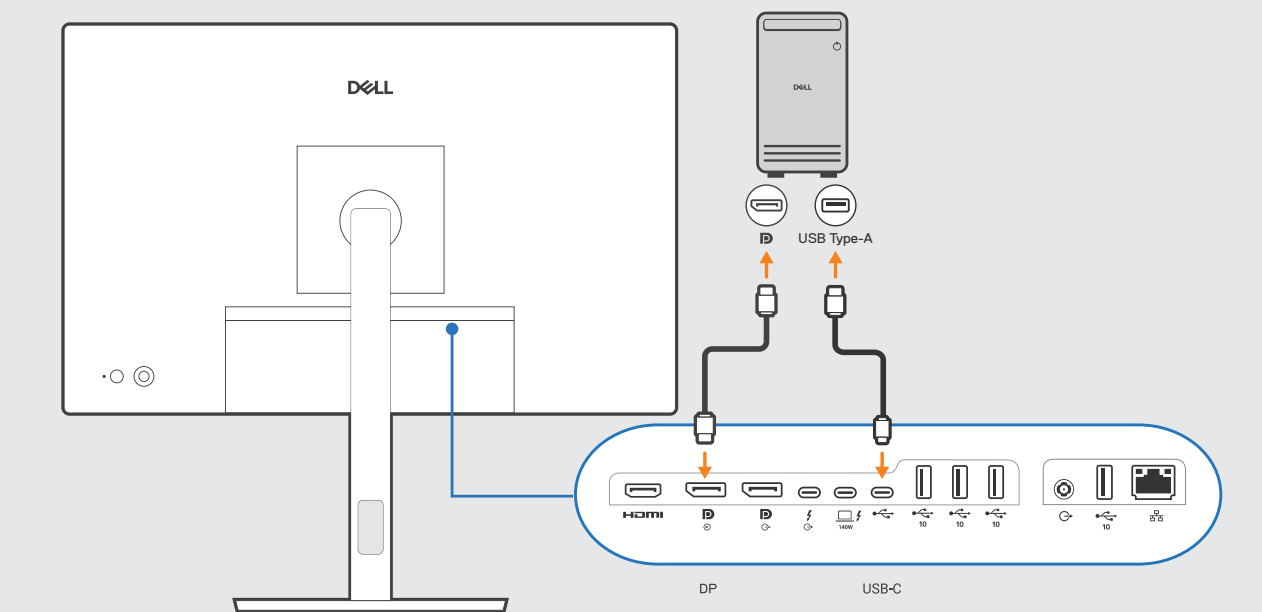

Dell UltraSharp 27/32 4K Thunderbolt Hub Monitor
U2725QE/U3225QE

1

2

3

Dell Display and Peripheral Manager:
Dell.com/support/ddpm

KVM

Daisy Chain

Dell.com/support/U2725QE
Dell.com/support/U3225QE