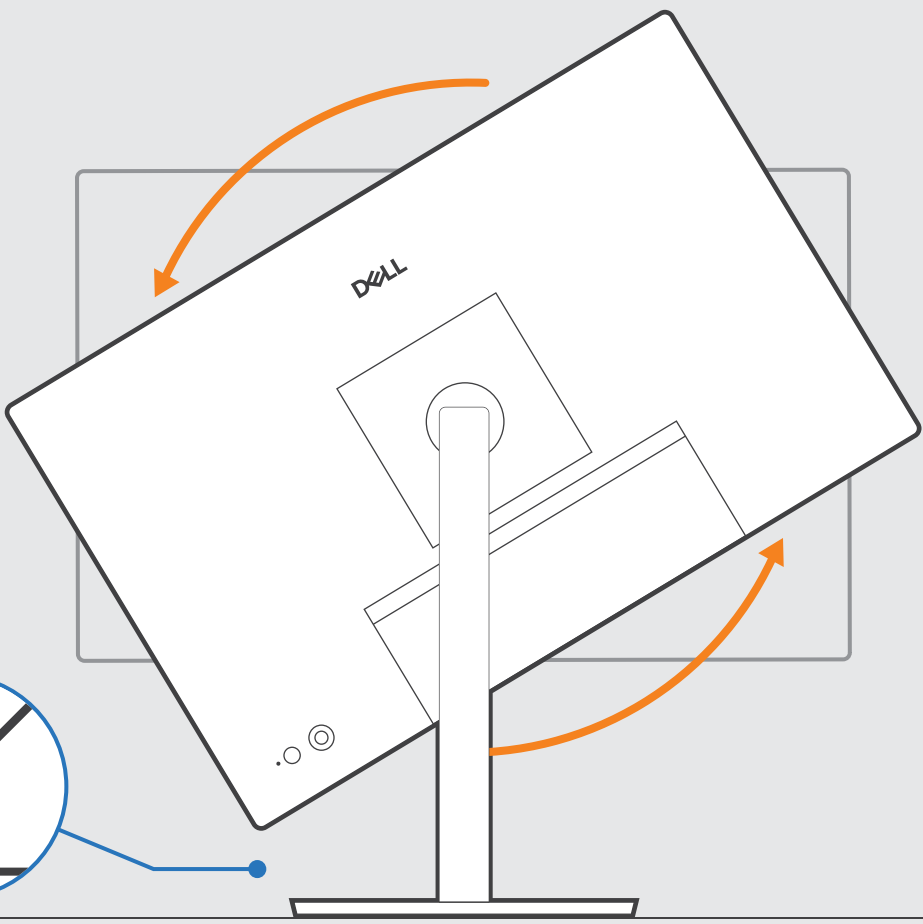

Dell UltraSharp 27/32 4K Thunderbolt Hub Monitor
U2725QE/U3225QE

1

2

3

Dell Display and Peripheral Manager:
Dell.com/support/ddpm

KVM

Daisy Chain

Dell.com/support/U2725QE
Dell.com/support/U3225QE