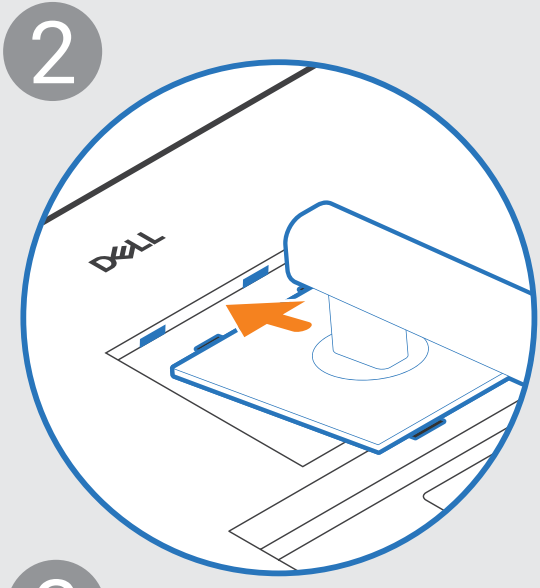

Dell UltraSharp 27/32 4K Thunderbolt Hub Monitor
U2725QE/U3225QE

1

2

3

Dell Display and Peripheral Manager:
Dell.com/support/ddpm

KVM

Daisy Chain

Dell.com/support/U2725QE
Dell.com/support/U3225QE