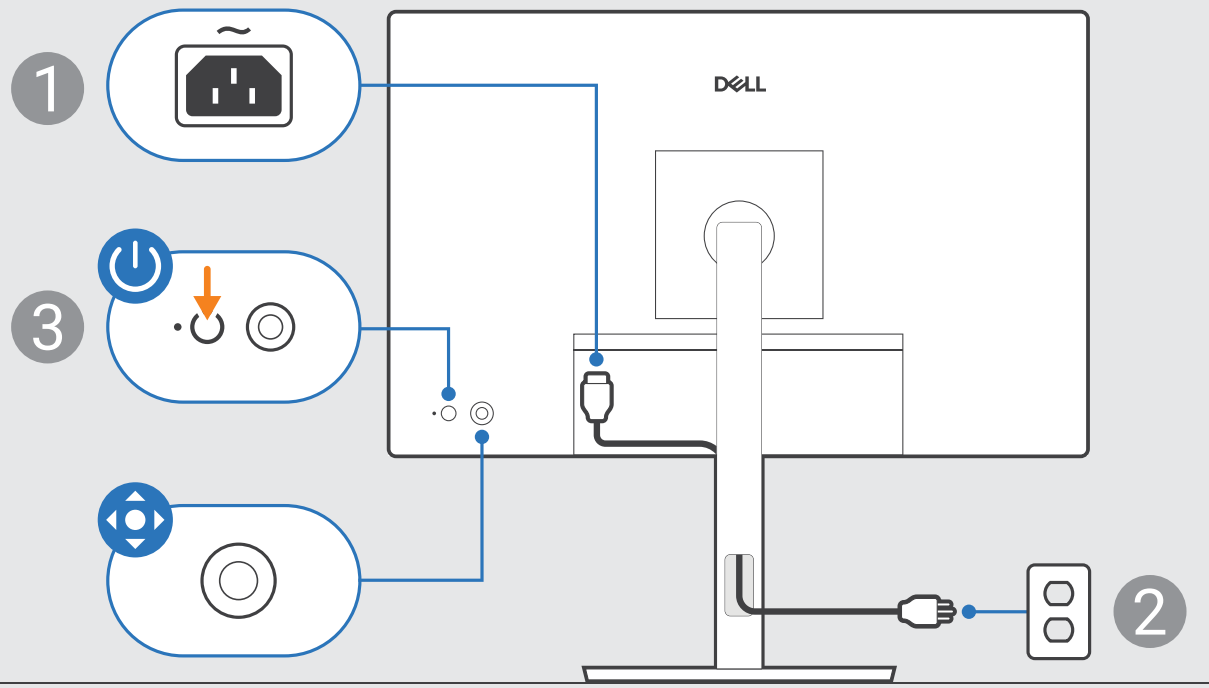

Dell UltraSharp 27/32 4K Thunderbolt Hub Monitor
U2725QE/U3225QE

1

2

3

Dell Display and Peripheral Manager:
Dell.com/support/ddpm

KVM

Daisy Chain

Dell.com/support/U2725QE
Dell.com/support/U3225QE