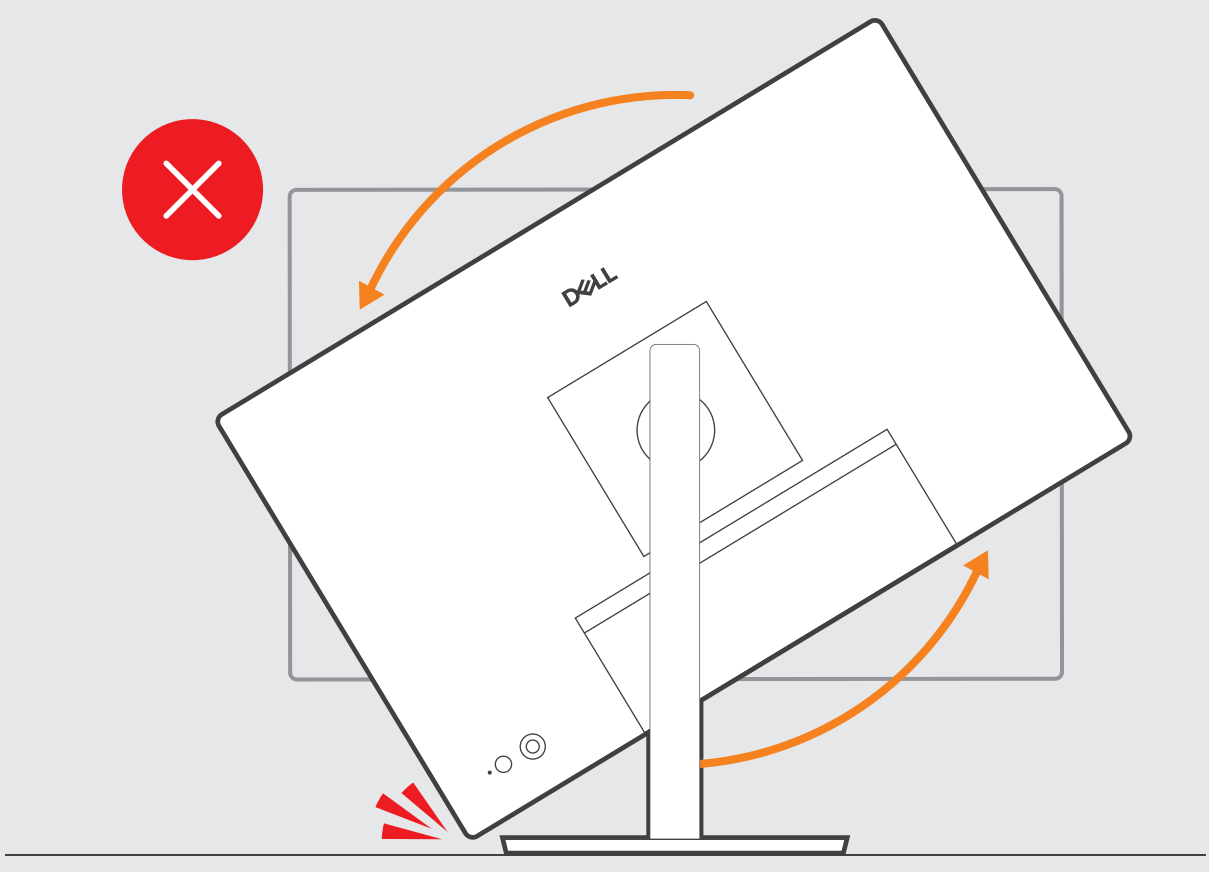

Dell UltraSharp 27/32 4K Thunderbolt Hub Monitor
U2725QE/U3225QE

1

2

3

Dell Display and Peripheral Manager:
Dell.com/support/ddpm

KVM

Daisy Chain

Dell.com/support/U2725QE
Dell.com/support/U3225QE