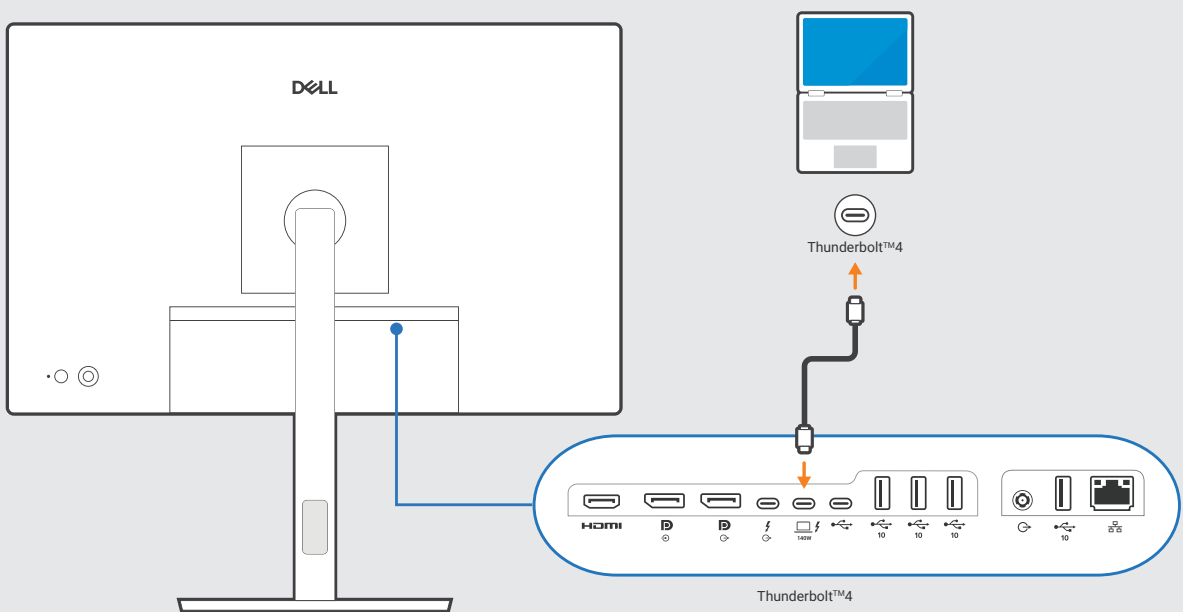

Dell UltraSharp 27/32 4K Thunderbolt Hub Monitor
U2725QE/U3225QE

1

2

3

Dell Display and Peripheral Manager:
Dell.com/support/ddpm

KVM

Daisy Chain

Dell.com/support/U2725QE
Dell.com/support/U3225QE