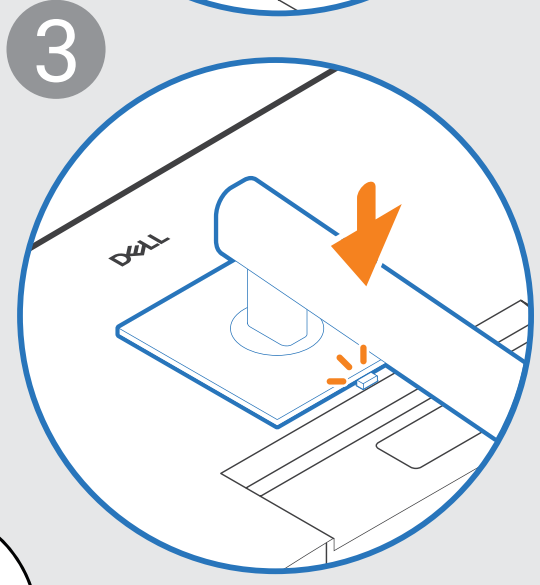

Dell UltraSharp 27/32 4K Thunderbolt Hub Monitor
U2725QE/U3225QE

1

2

3

Dell Display and Peripheral Manager:
Dell.com/support/ddpm

KVM

Daisy Chain

Dell.com/support/U2725QE
Dell.com/support/U3225QE