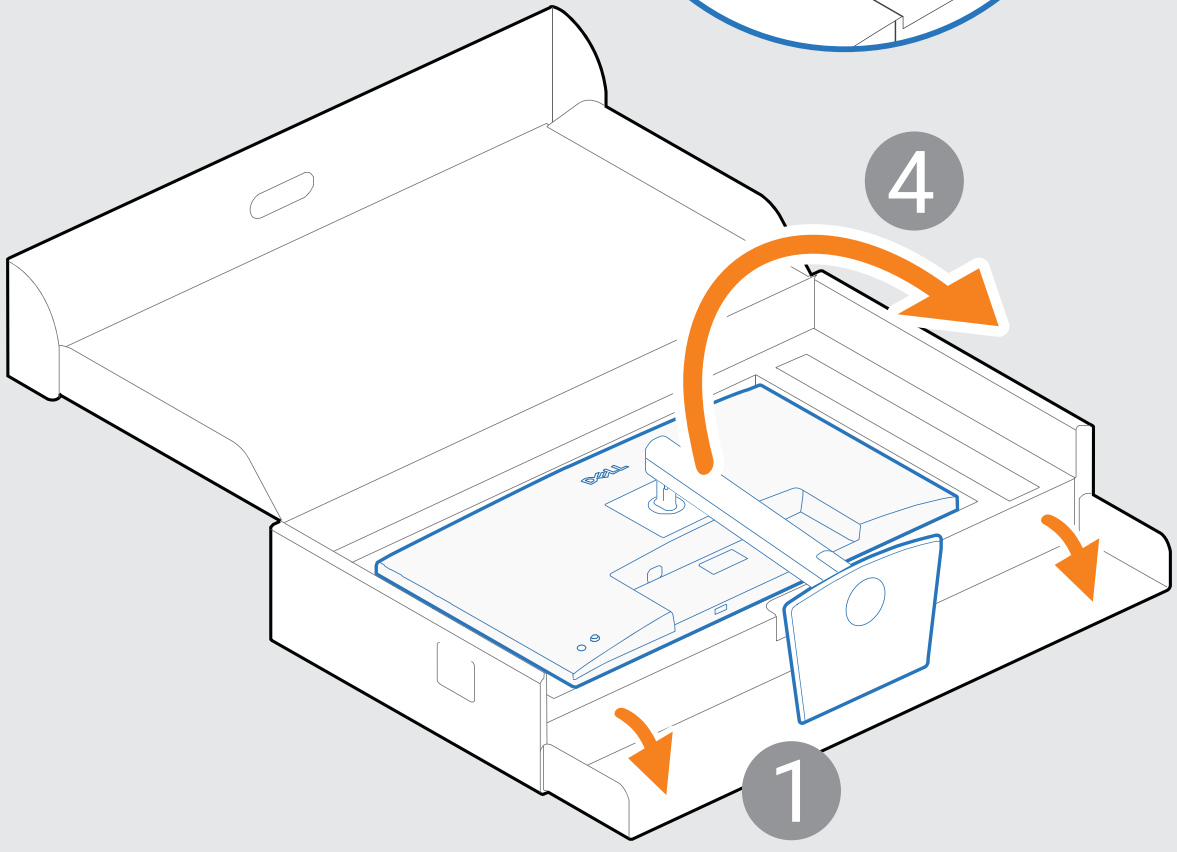

Dell UltraSharp 27/32 4K Thunderbolt Hub Monitor
U2725QE/U3225QE

1

2

3

Dell Display and Peripheral Manager:
Dell.com/support/ddpm

KVM

Daisy Chain

Dell.com/support/U2725QE
Dell.com/support/U3225QE