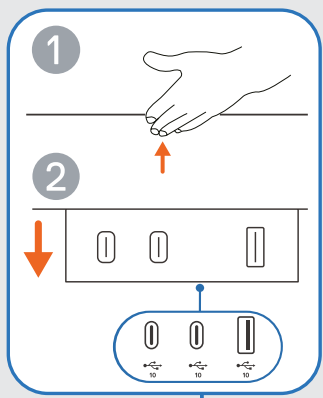

Dell UltraSharp 27/32 4K Thunderbolt Hub Monitor
U2725QE/U3225QE

1

2

3

Dell Display and Peripheral Manager:
Dell.com/support/ddpm

KVM

Daisy Chain

Dell.com/support/U2725QE
Dell.com/support/U3225QE