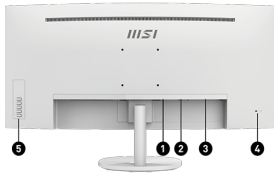

1. 2x HDMI™ (2.0b)
2. 1x DP (1.2a)
3. 1x Headphone-out
4. 1x Kensington Lock
5. 5x OSD Button