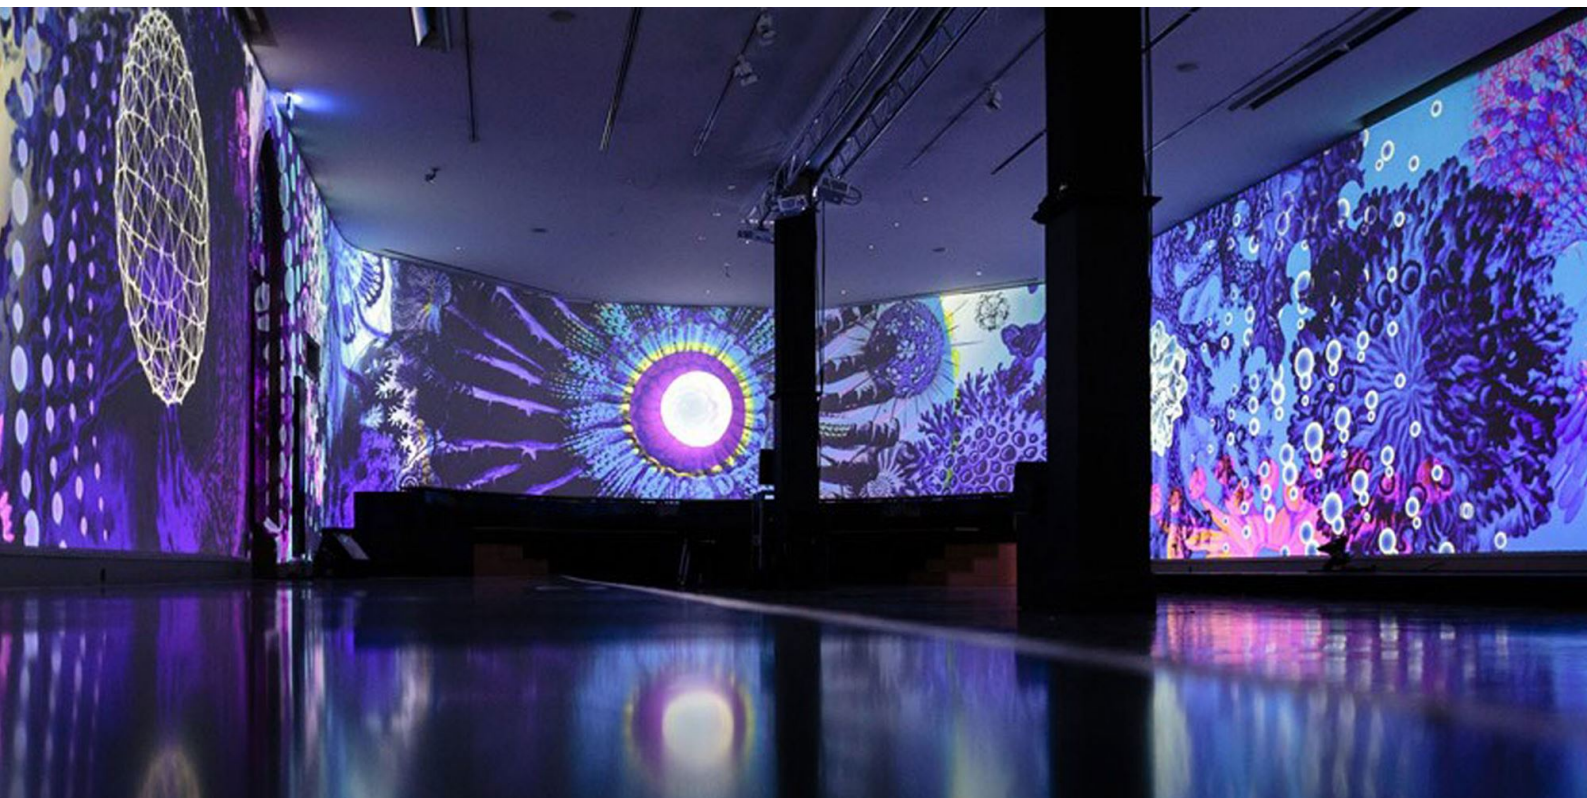

ZU725TST

Ultra bright professional installation laser projector

- **7200 lumen DuraCore laser projector - Ultra bright for immersive installations**
- **Full motorised lens shift - Ideal for a simple set-up**
- **Large zoom range - Motorised zoom expands placement opportunities**
- **DuraCore laser technology - Delivers 30,000 hours of virtually maintenance-free operation**

At 7200 lumens with 4K and HDR compatibility, the ZU725TST features a dust-resistant IP5X certified optical engine for 24/7 operation capabilities, offering true maintenance-free projection for up to 30,000 hours of powerful performance in Eco mode. Other features include motorised zoom and focus, full motorised lens shift, and built-in dual 10W speakers.

High brightness, colour precision and quiet operation, alongside a 1.26x zoom, make this projector the ideal solution for a variety of end-user scenarios and professional environments, such as simulation, edge-blending and projection mapping, and immersive installations.