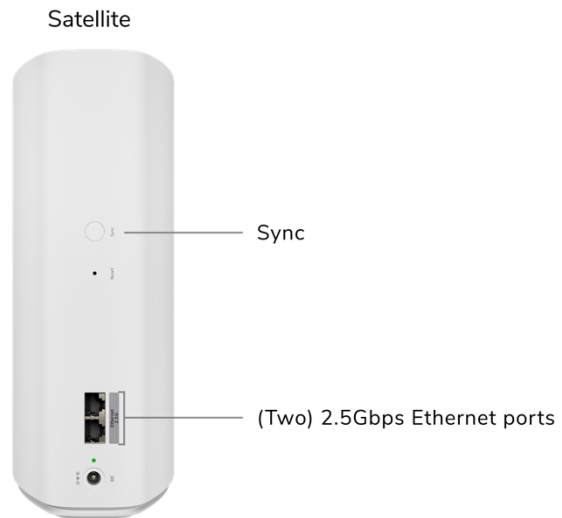

Package Contents

- One (1) Orbi WiFi 7 Satellite (RBE770)
- One (1) power adapter
- Quick start guide

System Requirements

- Tri-band Mesh WiFi 7 Router (RBE771) - **SOLD SEPARATELY**
- High-speed Internet connection to existing modem or gateway

Warranty & Support

- 90-day complimentary technical support following purchase from a NETGEAR authorized reseller
- www.netgear.com/warranty

Physical Specifications

- Dimensions: 9.88 x 5.28 x 3.95 in (251.2 x 134.2 x 100.4 mm) each
- Weight: 2.02 lb (.916 kg) each

Connections

This product comes with a limited warranty that is valid only if purchased from a NETGEAR authorized reseller.

[†] Maximum wireless signal rate derived from IEEE® 802.11 specifications. Actual data throughput and wireless coverage will vary and be lowered by network and environmental conditions, including network traffic volume, device limitations, and building construction. NETGEAR makes no representations or warranties about this product's compatibility with future standards. To achieve maximum wireless/wired speed requires devices that use the latest wireless/wired standards and support maximum speeds.

¹ Clients must support 6GHz band (WiFi 6E). 6GHz band is limited to indoor range.

For regulatory compliance information, visit www.netgear.com/about/regulatory.

NETGEAR, the NETGEAR Logo, NETGEAR Armor, and Orbi are trademarks of NETGEAR, Inc. Any other trademarks mentioned herein are for reference purposes only. ©2024 NETGEAR, Inc.